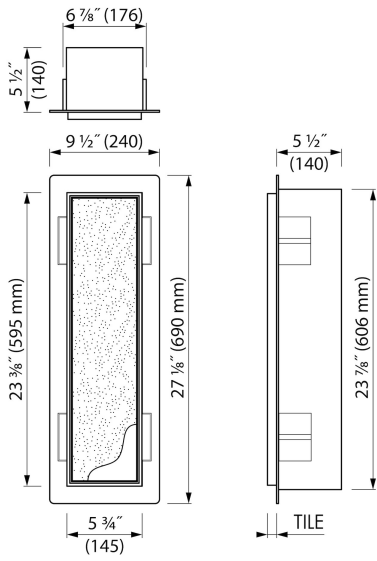

TECHNICAL DRAWINGS

Sales Office USA

ESS North America
228 East 45th Street, Suite 9E New York | NY 10017
T. + 1 888 317 7927 | F. + 1 888 488 1617
sales-usa@esspost.com | www.easydrainusa.com

Manufacturer

Easy Sanitary Solutions
Warschauerstraße 1 | 48455 Bad Bentheim | Germany
T. +49 (0) 59 24 29 91 568 | F. +49 (0) 59 24 29 91 537
info@esspost.com | www.easydrain.de