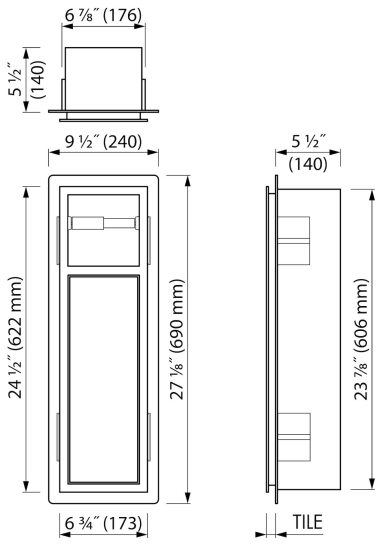

TECHNICAL DRAWINGS

Sales Office USA

ESS North America
228 East 45th Street, Suite 9E New York | NY 10017
T. + 1 888 317 7927 | F. + 1 888 488 1617
sales-usa@esspost.com | www.easydrainusa.com

Manufacturer

Easy Sanitary Solutions
Warschauerstraße 1 | 48455 Bad Bentheim | Germany
T. +49 (0) 59 24 29 91 568 | F. +49 (0) 59 24 29 91 537
info@esspost.com | www.easydrain.de