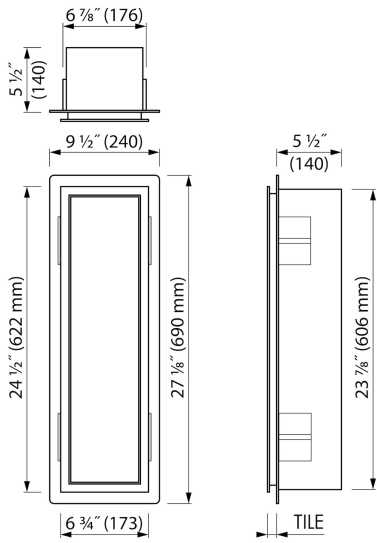

TECHNICAL DRAWINGS

Sales Office USA

ESS North America
228 East 45th Street, Suite 9E New York | NY 10017
T. + 1 888 317 7927 | F. + 1 888 488 1617
sales-usa@esspost.com | www.easydrainusa.com

Manufacturer

Easy Sanitary Solutions
Warschauerstraße 1 | 48455 Bad Bentheim | Germany
T. +49 (0) 59 24 29 91 568 | F. +49 (0) 59 24 29 91 537
info@esspost.com | www.easydrain.de