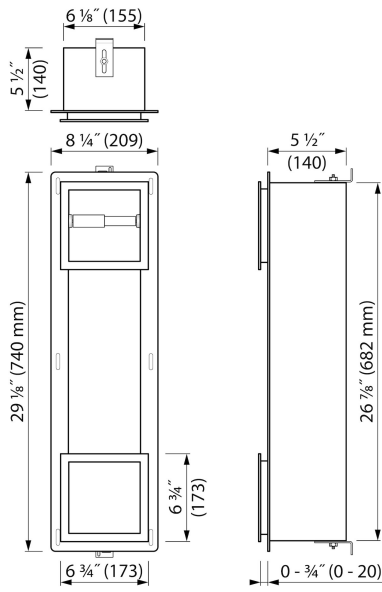

TECHNICAL DRAWINGS

Sales Office USA

ESS North America
228 East 45th Street, Suite 9E New York | NY 10017
T. + 1 888 317 7927 | F. + 1 888 488 1617
sales-usa@esspost.com | www.easydrainusa.com

Manufacturer

Easy Sanitary Solutions
Warschauerstraße 1 | 48455 Bad Bentheim | Germany
T. +49 (0) 59 24 29 91 568 | F. +49 (0) 59 24 29 91 537
info@esspost.com | www.easydrain.de