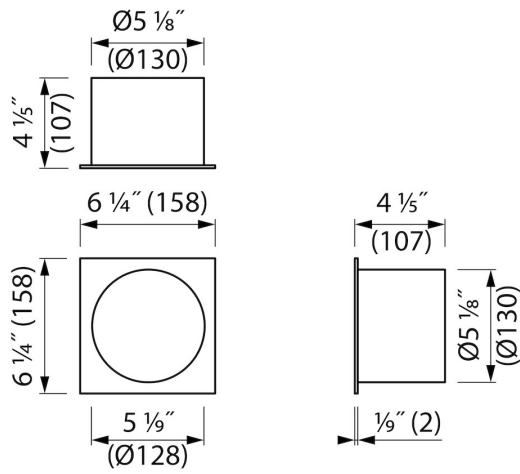

TECHNICAL DRAWINGS

Sales Office USA

ESS North America
228 East 45th Street, Suite 9E New York | NY 10017
T. + 1 888 317 7927 | F. + 1 888 488 1617
sales-usa@esspost.com | www.easydrainusa.com

Manufacturer

Easy Sanitary Solutions
Warschauerstraße 1 | 48455 Bad Bentheim | Germany
T. +49 (0) 59 24 29 91 568 | F. +49 (0) 59 24 29 91 537
info@esspost.com | www.easydrain.de