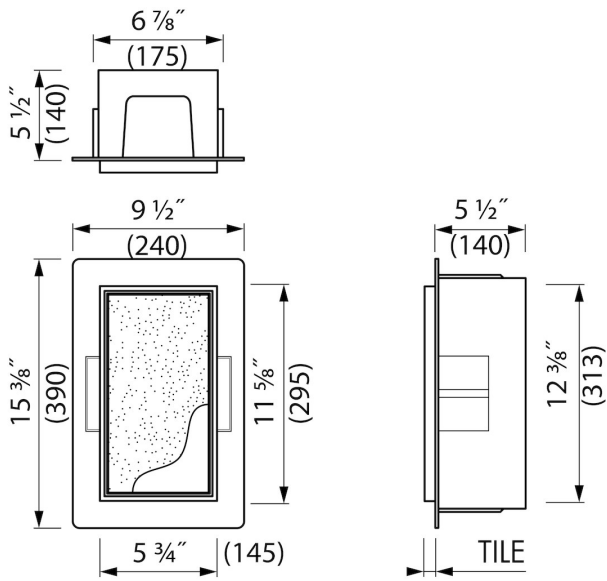

TECHNICAL DRAWINGS

Sales Office USA

ESS North America
228 East 45th Street, Suite 9E New York | NY 10017
T. + 1 888 317 7927 | F. + 1 888 488 1617
sales-usa@esspost.com | www.easydrainusa.com

Manufacturer

Easy Sanitary Solutions
Warschauerstraße 1 | 48455 Bad Bentheim | Germany
T. +49 (0) 59 24 29 91 568 | F. +49 (0) 59 24 29 91 537
info@esspost.com | www.easydrain.de