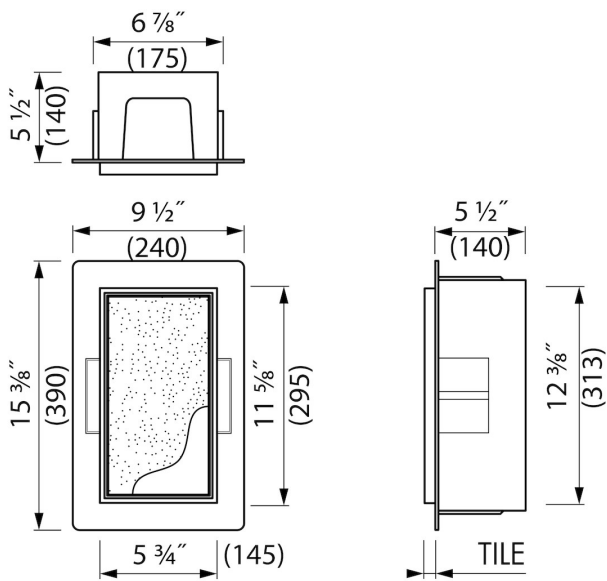

TECHNICAL DRAWINGS

Sales Office USA

ESS North America
228 East 45th Street, Suite 9E New York | NY 10017
T. + 1 888 317 7927 | F. + 1 888 488 1617
sales-usa@esspost.com | www.easydrainusa.com

Manufacturer

Easy Sanitary Solutions
Warschauerstraße 1 | 48455 Bad Bentheim | Germany
T. +49 (0) 59 24 29 91 568 | F. +49 (0) 59 24 29 91 537
info@esspost.com | www.easydrain.de