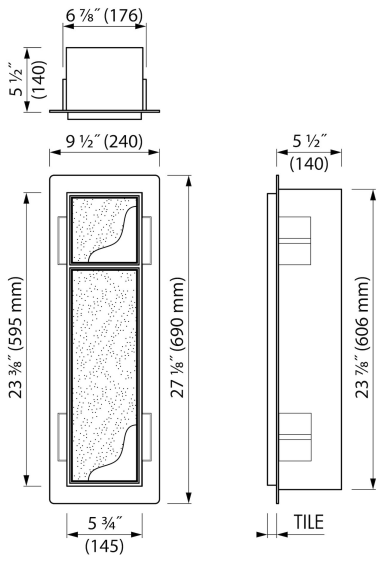

TECHNICAL DRAWINGS

Sales Office USA

ESS North America
228 East 45th Street, Suite 9E New York | NY 10017
T. + 1 888 317 7927 | F. + 1 888 488 1617
sales-usa@esspost.com | www.easydrainusa.com

Manufacturer

Easy Sanitary Solutions
Warschauerstraße 1 | 48455 Bad Bentheim | Germany
T. +49 (0) 59 24 29 91 568 | F. +49 (0) 59 24 29 91 537
info@esspost.com | www.easydrain.de