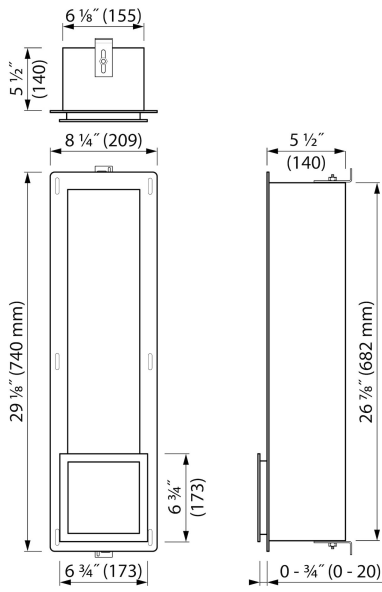

TECHNICAL DRAWINGS

Sales Office USA

ESS North America
228 East 45th Street, Suite 9E New York | NY 10017
T. + 1 888 317 7927 | F. + 1 888 488 1617
sales-usa@esspost.com | www.easydrainusa.com

Manufacturer

Easy Sanitary Solutions
Warschauerstraße 1 | 48455 Bad Bentheim | Germany
T. +49 (0) 59 24 29 91 568 | F. +49 (0) 59 24 29 91 537
info@esspost.com | www.easydrain.de