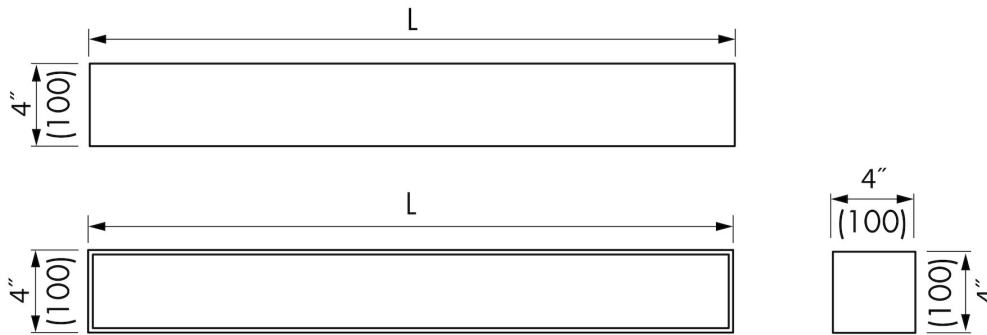

TECHNICAL DRAWINGS

Sales Office USA

ESS North America
228 East 45th Street, Suite 9E New York | NY 10017
T. + 1 888 317 7927 | F. + 1 888 488 1617
sales-usa@esspost.com | www.easydrainusa.com

Manufacturer

Easy Sanitary Solutions
Warschauerstraße 1 | 48455 Bad Bentheim | Germany
T. +49 (0) 59 24 29 91 568 | F. +49 (0) 59 24 29 91 537
info@easydrainusa.com | www.easydrain.de