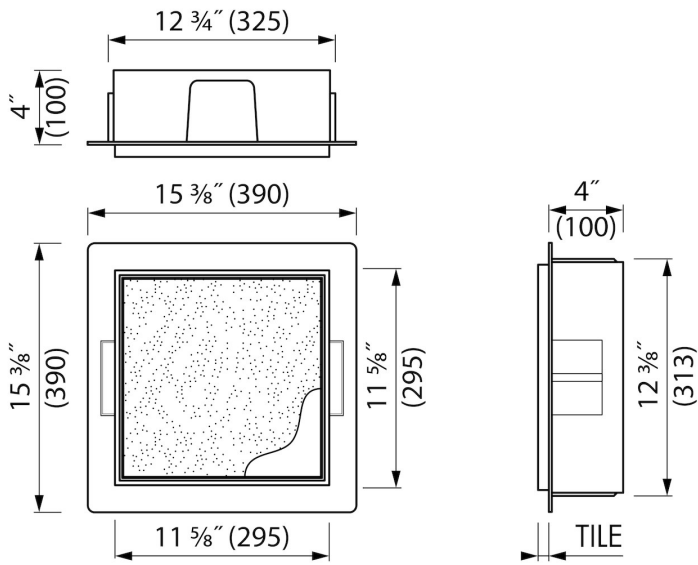

TECHNICAL DRAWINGS

Sales Office USA

ESS North America
228 East 45th Street, Suite 9E New York | NY 10017
T. + 1 888 317 7927 | F. + 1 888 488 1617
sales-usa@esspost.com | www.easydrainusa.com

Manufacturer

Easy Sanitary Solutions
Warschauerstraße 1 | 48455 Bad Bentheim | Germany
T. +49 (0) 59 24 29 91 568 | F. +49 (0) 59 24 29 91 537
info@easydrainusa.com | www.easydrain.de