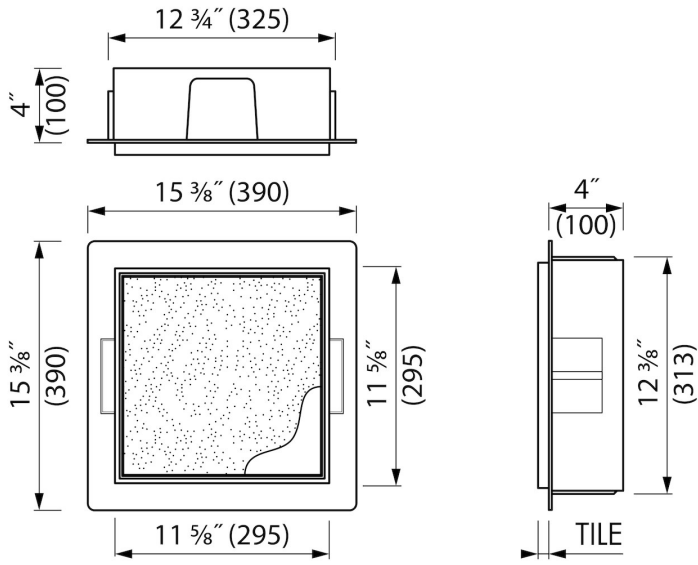

TECHNICAL DRAWINGS

Sales Office USA

ESS North America
228 East 45th Street, Suite 9E New York | NY 10017
T. + 1 888 317 7927 | F. + 1 888 488 1617
sales-usa@esspost.com | www.easydrainusa.com

Manufacturer

Easy Sanitary Solutions
Warschauerstraße 1 | 48455 Bad Bentheim | Germany
T. +49 (0) 59 24 29 91 568 | F. +49 (0) 59 24 29 91 537
info@easydrainusa.com | www.easydrain.de