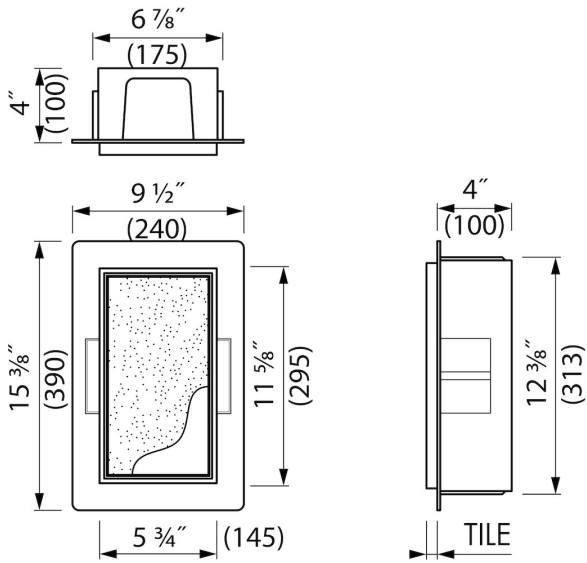

TECHNICAL DRAWINGS

Sales Office USA

ESS North America
228 East 45th Street, Suite 9E New York | NY 10017
T. + 1 888 317 7927 | F. + 1 888 488 1617
sales-usa@esspost.com | www.easydrainusa.com

Manufacturer

Easy Sanitary Solutions
Warschauerstraße 1 | 48455 Bad Bentheim | Germany
T. +49 (0) 59 24 29 91 568 | F. +49 (0) 59 24 29 91 537
info@easydrainusa.com | www.easydrain.de