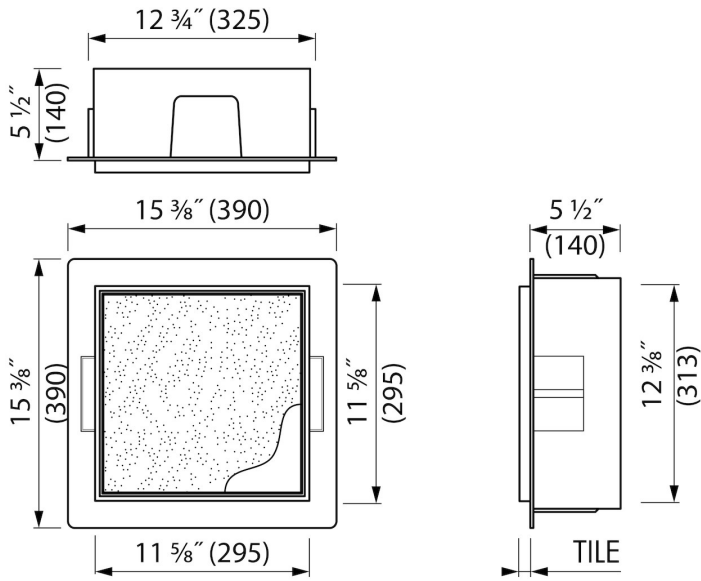

TECHNICAL DRAWINGS

Sales Office USA

ESS North America
228 East 45th Street, Suite 9E New York | NY 10017
T. + 1 888 317 7927 | F. + 1 888 488 1617
sales-usa@esspost.com | www.easydrainusa.com

Manufacturer

Easy Sanitary Solutions
Warschauerstraße 1 | 48455 Bad Bentheim | Germany
T. +49 (0) 59 24 29 91 568 | F. +49 (0) 59 24 29 91 537
info@easydrainusa.com | www.easydrain.de