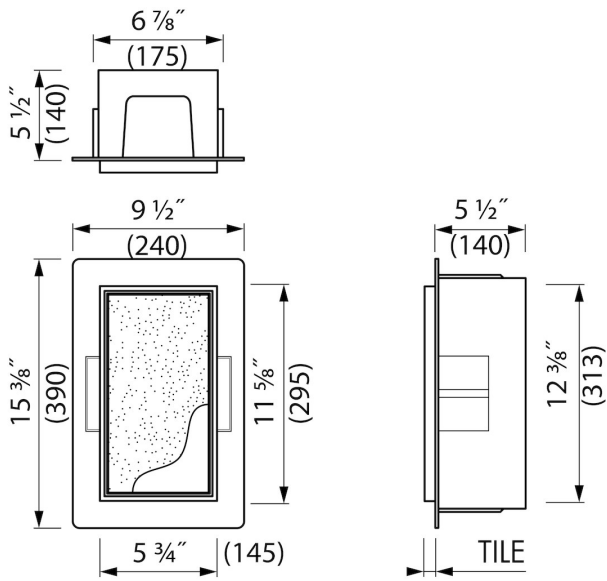

TECHNICAL DRAWINGS

Sales Office USA

ESS North America
228 East 45th Street, Suite 9E New York | NY 10017
T. + 1 888 317 7927 | F. + 1 888 488 1617
sales-usa@esspost.com | www.easydrainusa.com

Manufacturer

Easy Sanitary Solutions
Warschauerstraße 1 | 48455 Bad Bentheim | Germany
T. +49 (0) 59 24 29 91 568 | F. +49 (0) 59 24 29 91 537
info@easydrainusa.com | www.easydrain.de