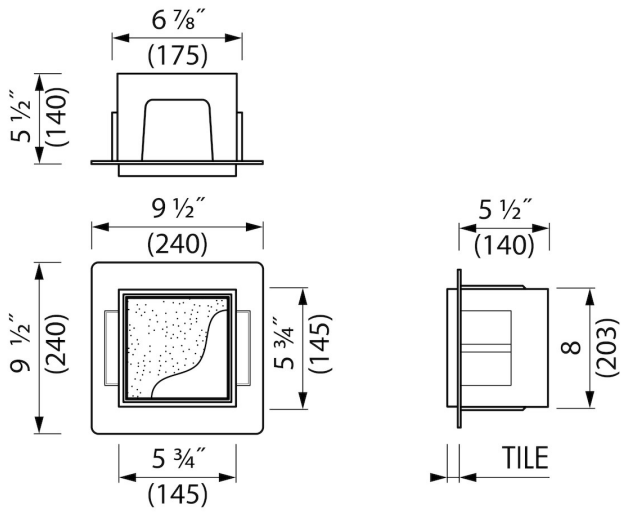

TECHNICAL DRAWINGS

Sales Office USA

ESS North America
228 East 45th Street, Suite 9E New York | NY 10017
T. + 1 888 317 7927 | F. + 1 888 488 1617
sales-usa@esspost.com | www.easydrainusa.com

Manufacturer

Easy Sanitary Solutions
Warschauerstraße 1 | 48455 Bad Bentheim | Germany
T. +49 (0) 59 24 29 91 568 | F. +49 (0) 59 24 29 91 537
info@easydrainusa.com | www.easydrain.de