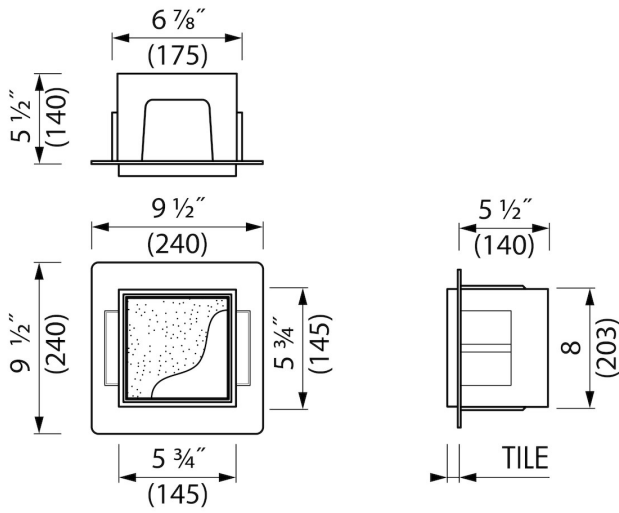

TECHNICAL DRAWINGS

Sales Office USA

ESS North America
228 East 45th Street, Suite 9E New York | NY 10017
T. + 1 888 317 7927 | F. + 1 888 488 1617
sales-usa@esspost.com | www.easydrainusa.com

Manufacturer

Easy Sanitary Solutions
Warschauerstraße 1 | 48455 Bad Bentheim | Germany
T. +49 (0) 59 24 29 91 568 | F. +49 (0) 59 24 29 91 537
info@easydrainusa.com | www.easydrain.de