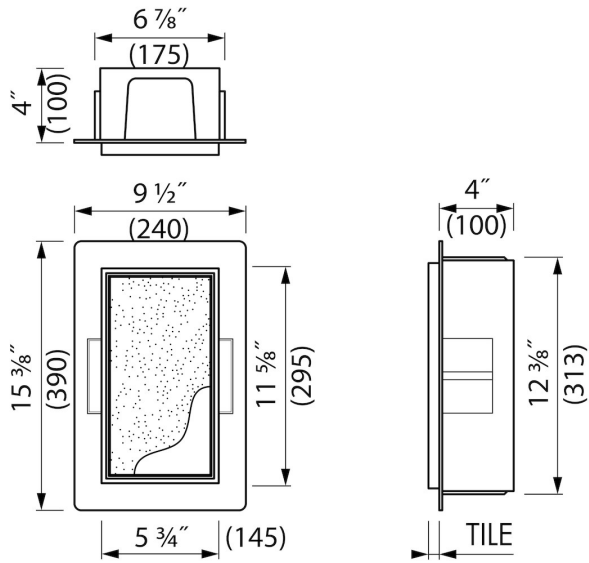

TECHNICAL DRAWINGS

Sales Office USA

ESS North America
228 East 45th Street, Suite 9E New York | NY 10017
T. + 1 888 317 7927 | F. + 1 888 488 1617
sales-usa@esspost.com | www.easydrainusa.com

Manufacturer

Easy Sanitary Solutions
Warschauerstraße 1 | 48455 Bad Bentheim | Germany
T. +49 (0) 59 24 29 91 568 | F. +49 (0) 59 24 29 91 537
info@easydrainusa.com | www.easydrain.de