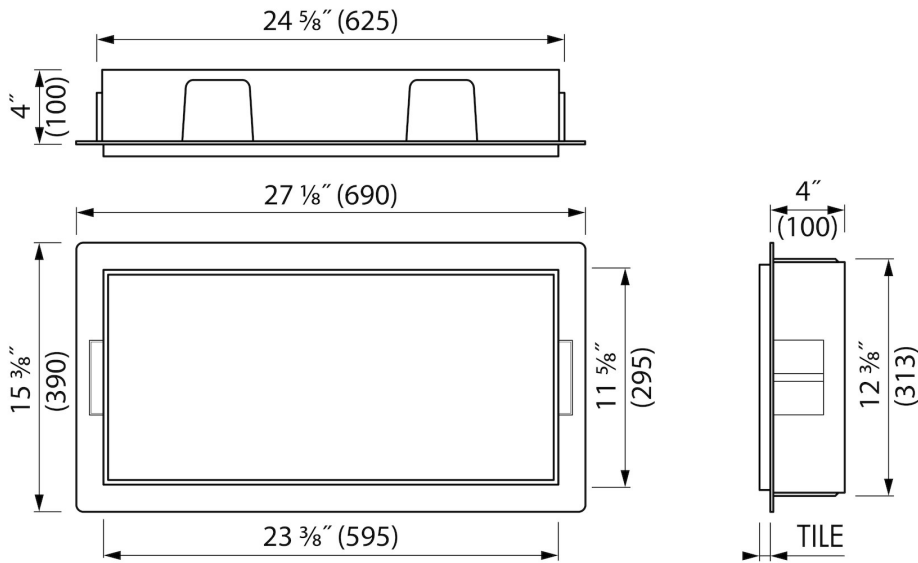

TECHNICAL DRAWINGS

Sales Office USA
ESS North America
228 East 45th Street, Suite 9E New York | NY 10017
T. + 1 888 317 7927 | F. + 1 888 488 1617
sales-usa@esspost.com | www.easydrainusa.com

Manufacturer
Easy Sanitary Solutions
Warschauerstraße 1 | 48455 Bad Bentheim | Germany
T. +49 (0) 59 24 29 91 568 | F. +49 (0) 59 24 29 91 537
info@easydrainusa.com | www.easydrain.de