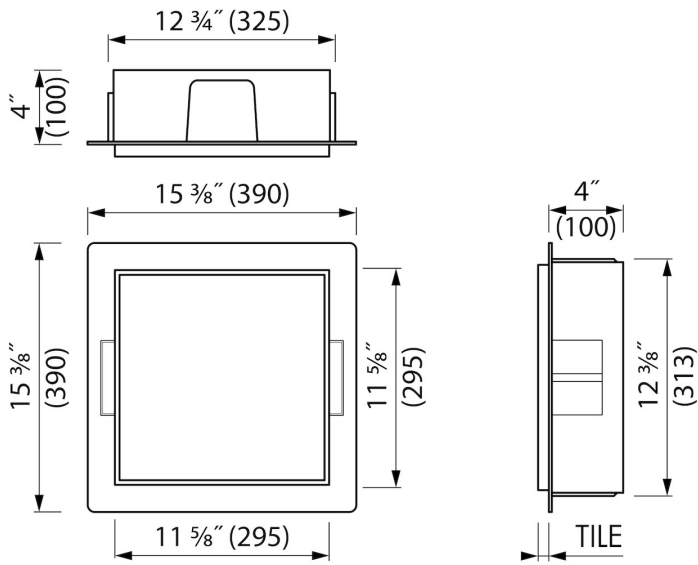

TECHNICAL DRAWINGS

Sales Office USA

ESS North America
228 East 45th Street, Suite 9E New York | NY 10017
T. + 1 888 317 7927 | F. + 1 888 488 1617
sales-usa@esspost.com | www.easydrainusa.com

Manufacturer

Easy Sanitary Solutions
Warschauerstraße 1 | 48455 Bad Bentheim | Germany
T. +49 (0) 59 24 29 91 568 | F. +49 (0) 59 24 29 91 537
info@easydrainusa.com | www.easydrain.de