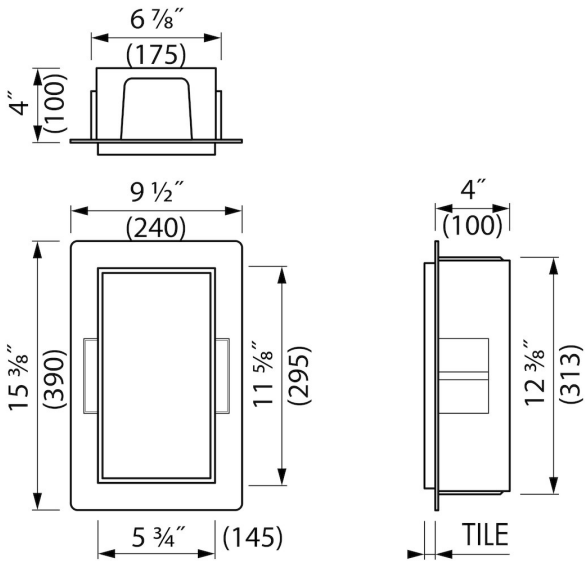

TECHNICAL DRAWINGS

Sales Office USA

ESS North America
228 East 45th Street, Suite 9E New York | NY 10017
T. + 1 888 317 7927 | F. + 1 888 488 1617
sales-usa@esspost.com | www.easydrainusa.com

Manufacturer

Easy Sanitary Solutions
Warschauerstraße 1 | 48455 Bad Bentheim | Germany
T. +49 (0) 59 24 29 91 568 | F. +49 (0) 59 24 29 91 537
info@easydrainusa.com | www.easydrain.de