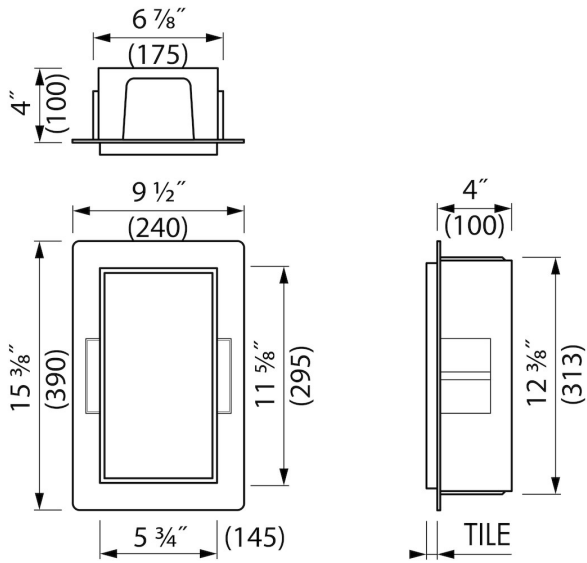

TECHNICAL DRAWINGS

Sales Office USA

ESS North America
228 East 45th Street, Suite 9E New York | NY 10017
T. + 1 888 317 7927 | F. + 1 888 488 1617
sales-usa@esspost.com | www.easydrainusa.com

Manufacturer

Easy Sanitary Solutions
Warschauerstraße 1 | 48455 Bad Bentheim | Germany
T. +49 (0) 59 24 29 91 568 | F. +49 (0) 59 24 29 91 537
info@easydrainusa.com | www.easydrain.de