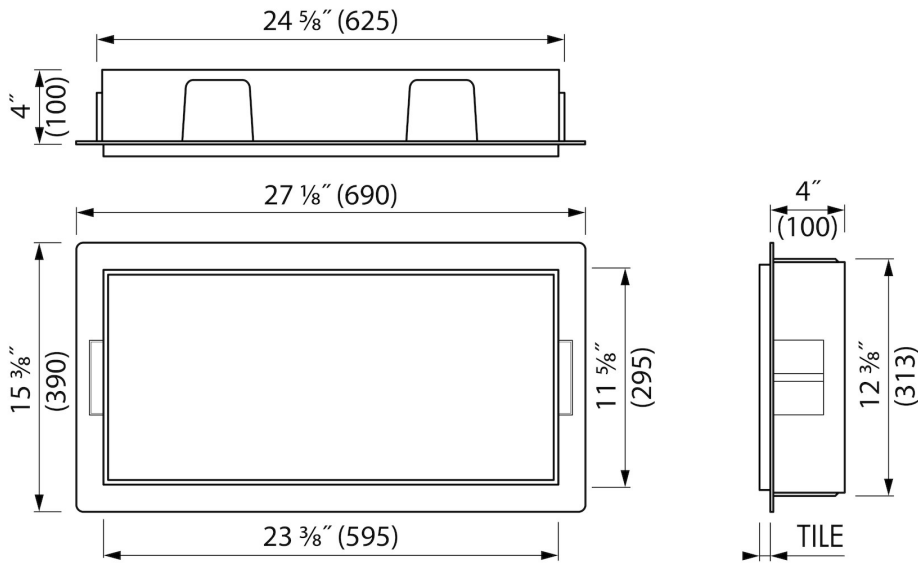

TECHNICAL DRAWINGS

Sales Office USA

ESS North America
228 East 45th Street, Suite 9E New York | NY 10017
T. + 1 888 317 7927 | F. + 1 888 488 1617
sales-usa@esspost.com | www.easydrainusa.com

Manufacturer

Easy Sanitary Solutions
Warschauerstraße 1 | 48455 Bad Bentheim | Germany
T. +49 (0) 59 24 29 91 568 | F. +49 (0) 59 24 29 91 537
info@easydrainusa.com | www.easydrain.de