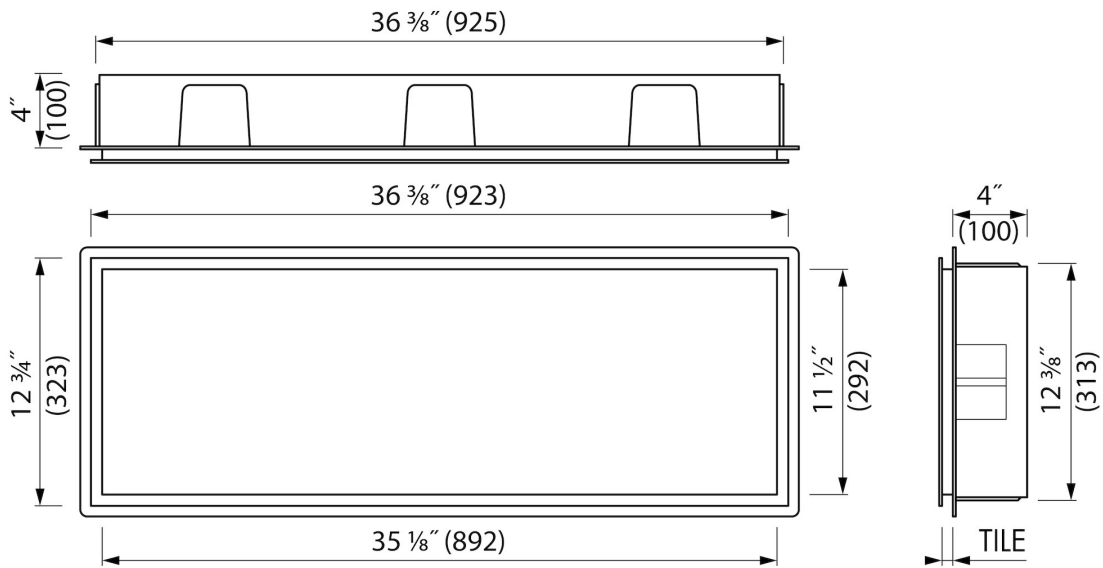

TECHNICAL DRAWINGS

Sales Office USA

ESS North America
228 East 45th Street, Suite 9E New York | NY 10017
T. + 1 888 317 7927 | F. + 1 888 488 1617
sales-usa@esspost.com | www.easydrainusa.com

Manufacturer

Easy Sanitary Solutions
Warschauerstraße 1 | 48455 Bad Bentheim | Germany
T. +49 (0) 59 24 29 91 568 | F. +49 (0) 59 24 29 91 537
info@easydrainusa.com | www.easydrain.de