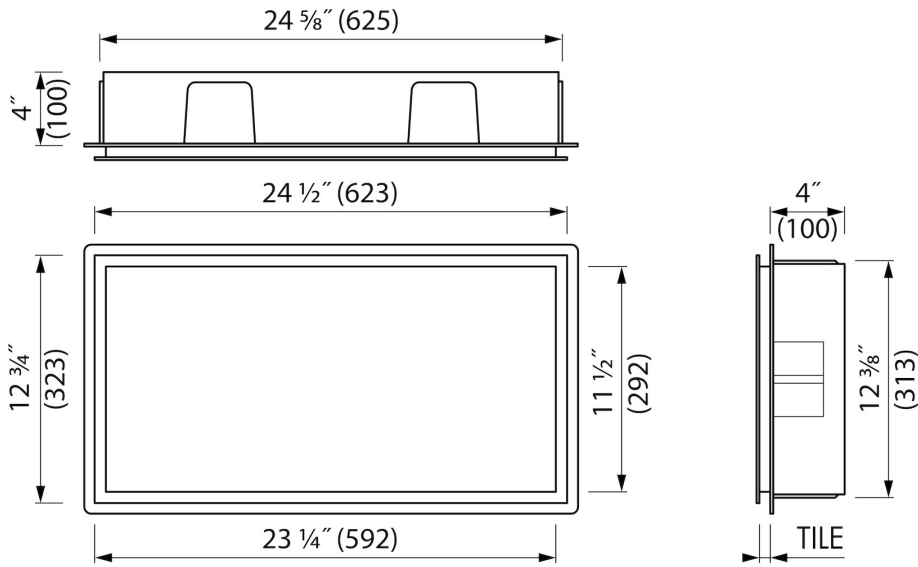

TECHNICAL DRAWINGS

Sales Office USA

ESS North America
228 East 45th Street, Suite 9E New York | NY 10017
T. + 1 888 317 7927 | F. + 1 888 488 1617
sales-usa@esspost.com | www.easydrainusa.com

Manufacturer

Easy Sanitary Solutions
Warschauerstraße 1 | 48455 Bad Bentheim | Germany
T. +49 (0) 59 24 29 91 568 | F. +49 (0) 59 24 29 91 537
info@easydrainusa.com | www.easydrain.de