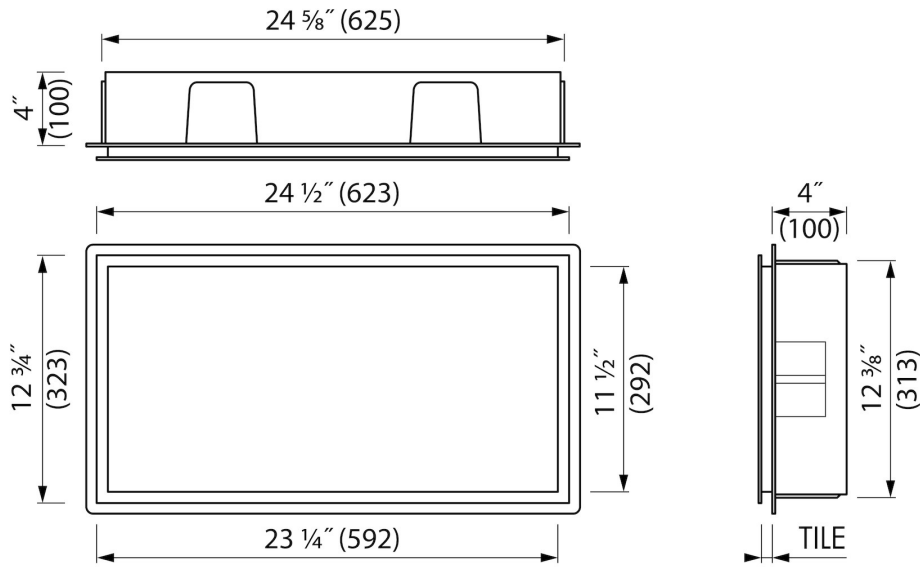

TECHNICAL DRAWINGS

Sales Office USA

ESS North America
228 East 45th Street, Suite 9E New York | NY 10017
T. + 1 888 317 7927 | F. + 1 888 488 1617
sales-usa@esspost.com | www.easydrainusa.com

Manufacturer

Easy Sanitary Solutions
Warschauerstraße 1 | 48455 Bad Bentheim | Germany
T. +49 (0) 59 24 29 91 568 | F. +49 (0) 59 24 29 91 537
info@easydrainusa.com | www.easydrain.de