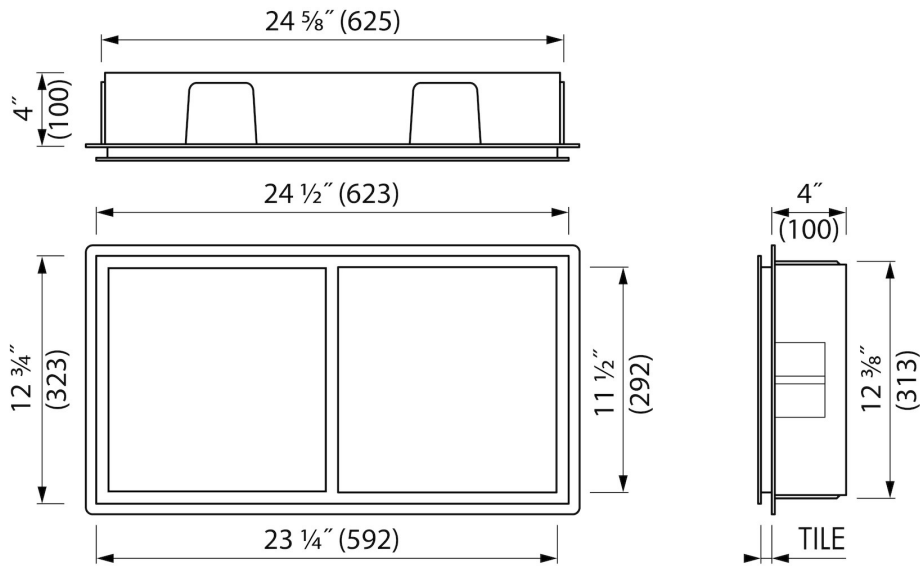

TECHNICAL DRAWINGS

Sales Office USA

ESS North America
228 East 45th Street, Suite 9E New York | NY 10017
T. + 1 888 317 7927 | F. + 1 888 488 1617
sales-usa@esspost.com | www.easydrainusa.com

Manufacturer

Easy Sanitary Solutions
Warschauerstraße 1 | 48455 Bad Bentheim | Germany
T. +49 (0) 59 24 29 91 568 | F. +49 (0) 59 24 29 91 537
info@easydrainusa.com | www.easydrain.de