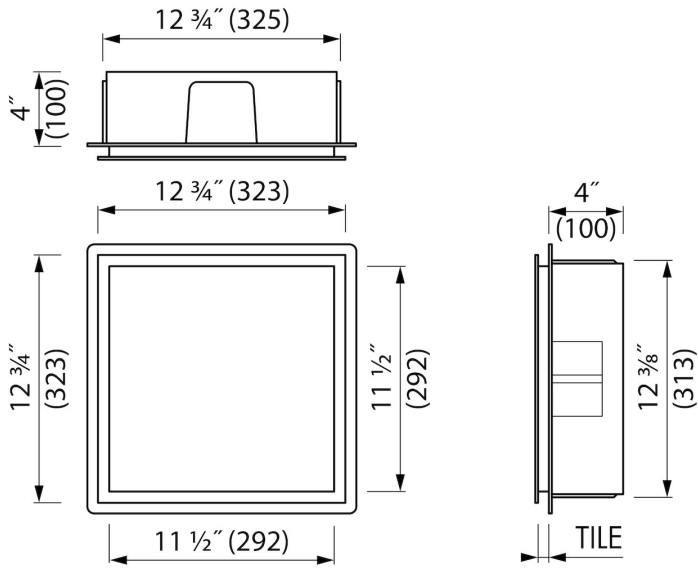

TECHNICAL DRAWINGS

Sales Office USA

ESS North America
228 East 45th Street, Suite 9E New York | NY 10017
T. + 1 888 317 7927 | F. + 1 888 488 1617
sales-usa@esspost.com | www.easydrainusa.com

Manufacturer

Easy Sanitary Solutions
Warschauerstraße 1 | 48455 Bad Bentheim | Germany
T. +49 (0) 59 24 29 91 568 | F. +49 (0) 59 24 29 91 537
info@easydrainusa.com | www.easydrain.de