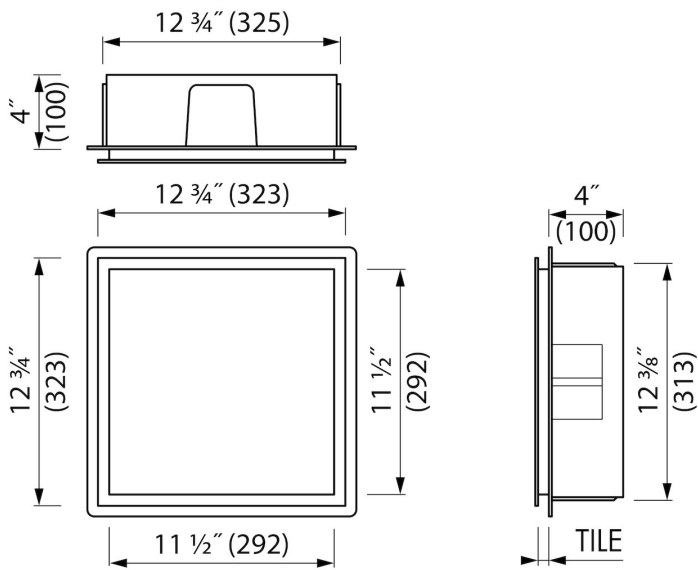

TECHNICAL DRAWINGS

Sales Office USA

ESS North America
228 East 45th Street, Suite 9E New York | NY 10017
T. + 1 888 317 7927 | F. + 1 888 488 1617
sales-usa@esspost.com | www.easydrainusa.com

Manufacturer

Easy Sanitary Solutions
Warschauerstraße 1 | 48455 Bad Bentheim | Germany
T. +49 (0) 59 24 29 91 568 | F. +49 (0) 59 24 29 91 537
info@easydrainusa.com | www.easydrain.de