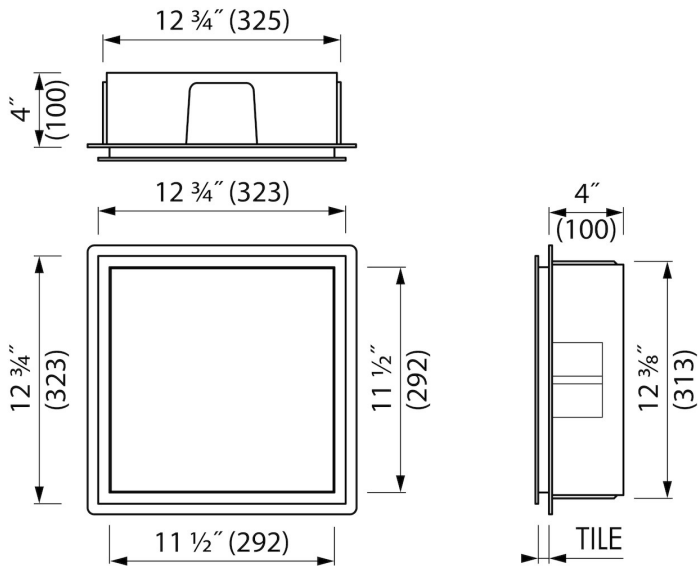

TECHNICAL DRAWINGS

Sales Office USA

ESS North America
228 East 45th Street, Suite 9E New York | NY 10017
T. + 1 888 317 7927 | F. + 1 888 488 1617
sales-usa@esspost.com | www.easydrainusa.com

Manufacturer

Easy Sanitary Solutions
Warschauerstraße 1 | 48455 Bad Bentheim | Germany
T. +49 (0) 59 24 29 91 568 | F. +49 (0) 59 24 29 91 537
info@easydrainusa.com | www.easydrain.de