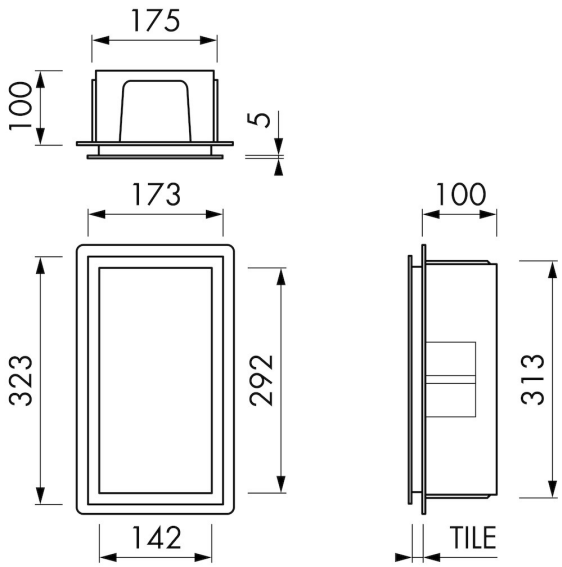

TECHNICAL DRAWINGS

Sales Office USA

ESS North America
228 East 45th Street, Suite 9E New York | NY 10017
T. + 1 888 317 7927 | F. + 1 888 488 1617
sales-usa@esspost.com | www.easydrainusa.com

Manufacturer

Easy Sanitary Solutions
Warschauerstraße 1 | 48455 Bad Bentheim | Germany
T. +49 (0) 59 24 29 91 568 | F. +49 (0) 59 24 29 91 537
info@easydrainusa.com | www.easydrain.de