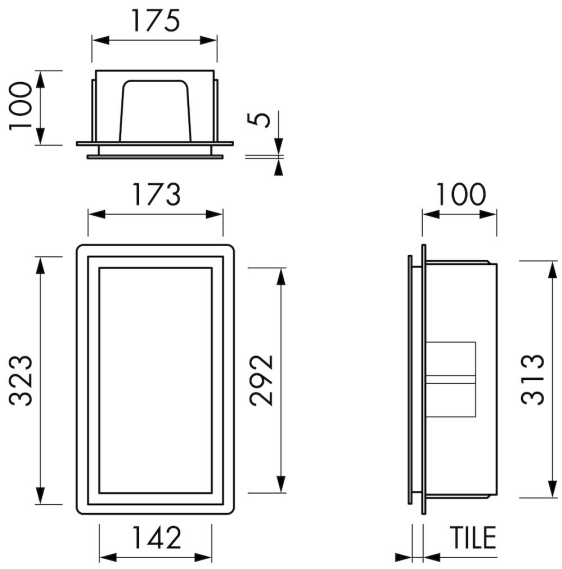

TECHNICAL DRAWINGS

Sales Office USA

ESS North America
228 East 45th Street, Suite 9E New York | NY 10017
T. + 1 888 317 7927 | F. + 1 888 488 1617
sales-usa@esspost.com | www.easydrainusa.com

Manufacturer

Easy Sanitary Solutions
Warschauerstraße 1 | 48455 Bad Bentheim | Germany
T. +49 (0) 59 24 29 91 568 | F. +49 (0) 59 24 29 91 537
info@easydrainusa.com | www.easydrain.de