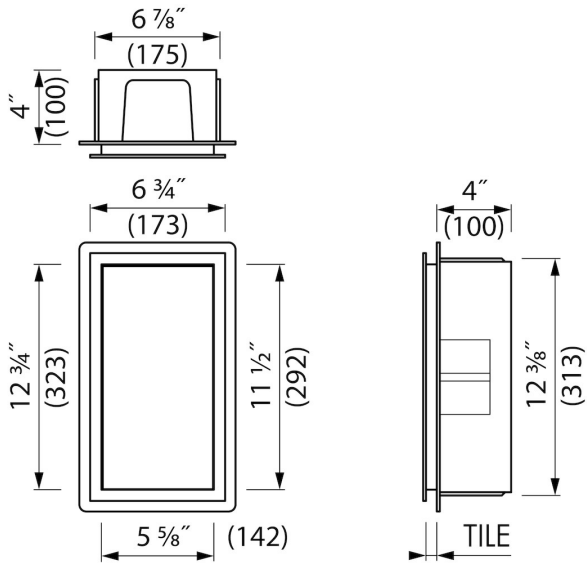

TECHNICAL DRAWINGS

Sales Office USA

ESS North America
228 East 45th Street, Suite 9E New York | NY 10017
T. + 1 888 317 7927 | F. + 1 888 488 1617
sales-usa@esspost.com | www.easydrainusa.com

Manufacturer

Easy Sanitary Solutions
Warschauerstraße 1 | 48455 Bad Bentheim | Germany
T. +49 (0) 59 24 29 91 568 | F. +49 (0) 59 24 29 91 537
info@easydrainusa.com | www.easydrain.de