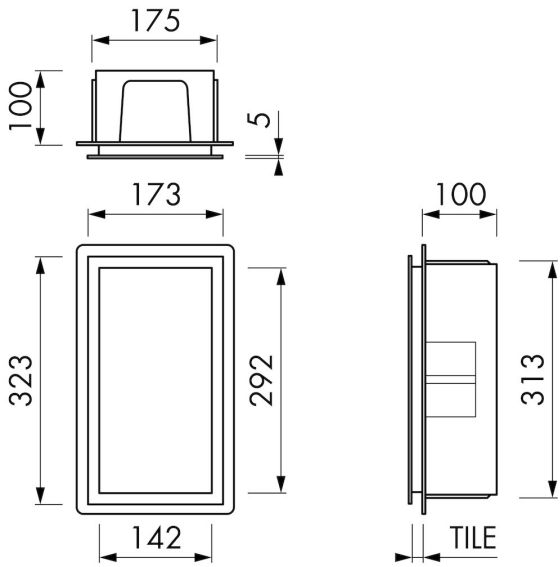

TECHNICAL DRAWINGS

Sales Office USA

ESS North America
228 East 45th Street, Suite 9E New York | NY 10017
T. + 1 888 317 7927 | F. + 1 888 488 1617
sales-usa@esspost.com | www.easydrainusa.com

Manufacturer

Easy Sanitary Solutions
Warschauerstraße 1 | 48455 Bad Bentheim | Germany
T. +49 (0) 59 24 29 91 568 | F. +49 (0) 59 24 29 91 537
info@easydrainusa.com | www.easydrain.de