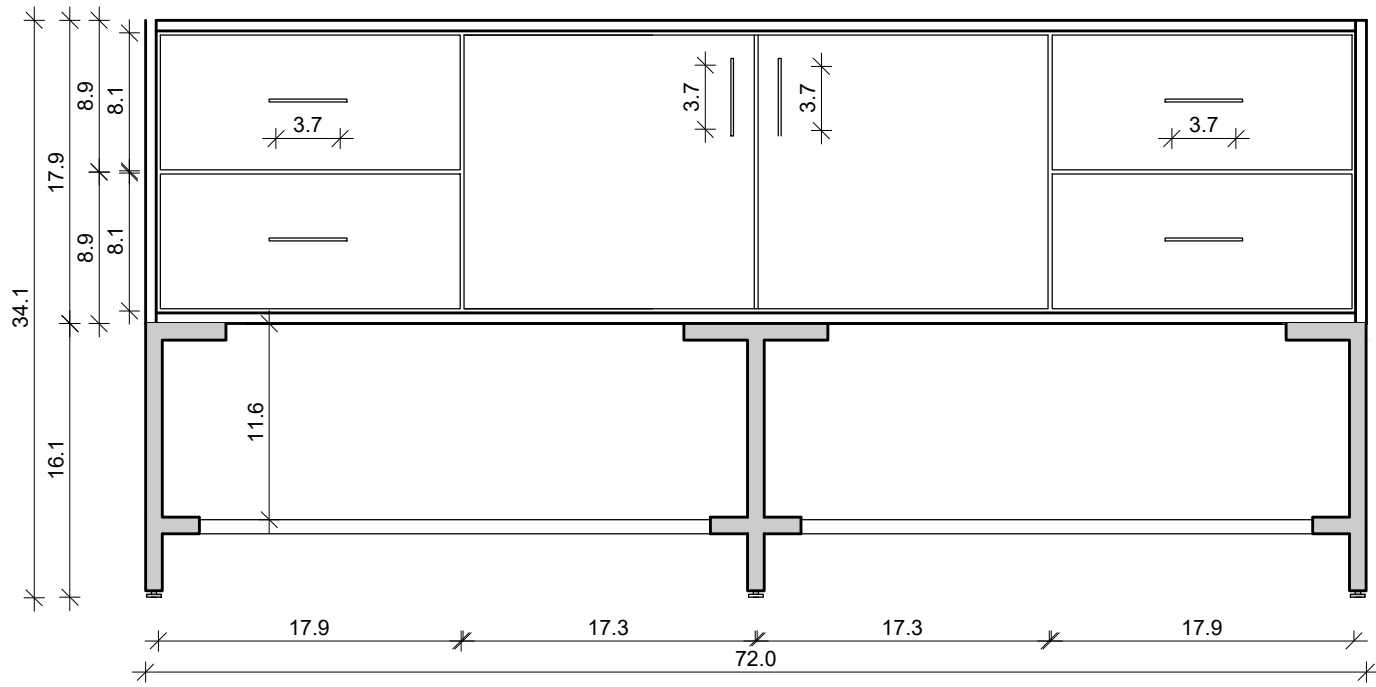

# Uptown 72-24

Drawing below are shown with legs and open shelf.  
For Wall-Hung, please ignore the 16.1" leg height.

Front View

Side View

Back View

Top View