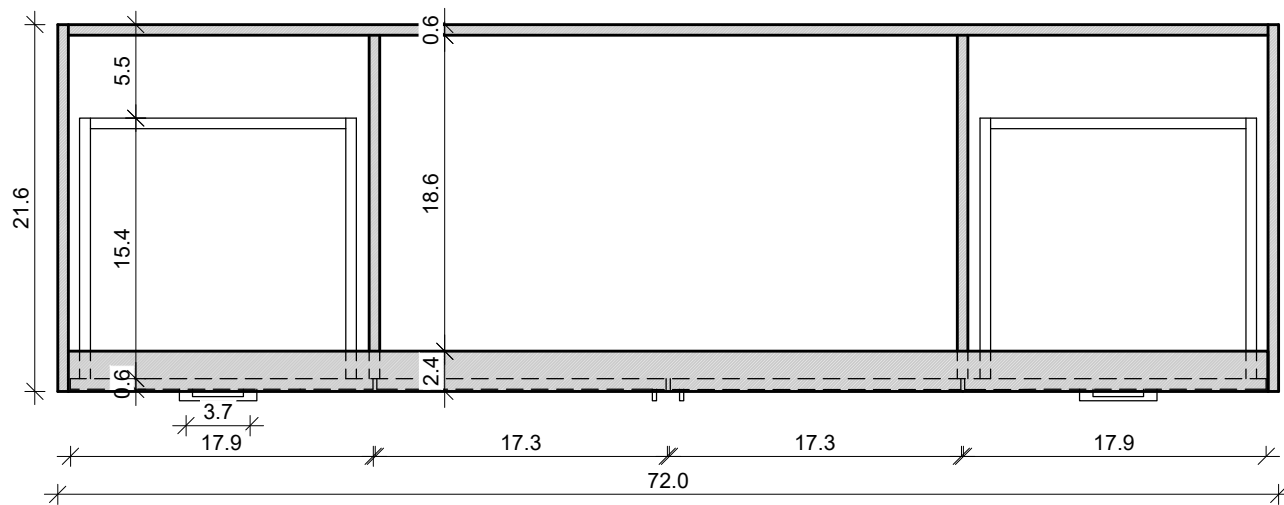

# Uptown 72-24

Drawing below are shown with legs and open shelf.  
For Wall-Hung, please ignore the 16.1" leg height.

Front View

Side View

Back View

Top View