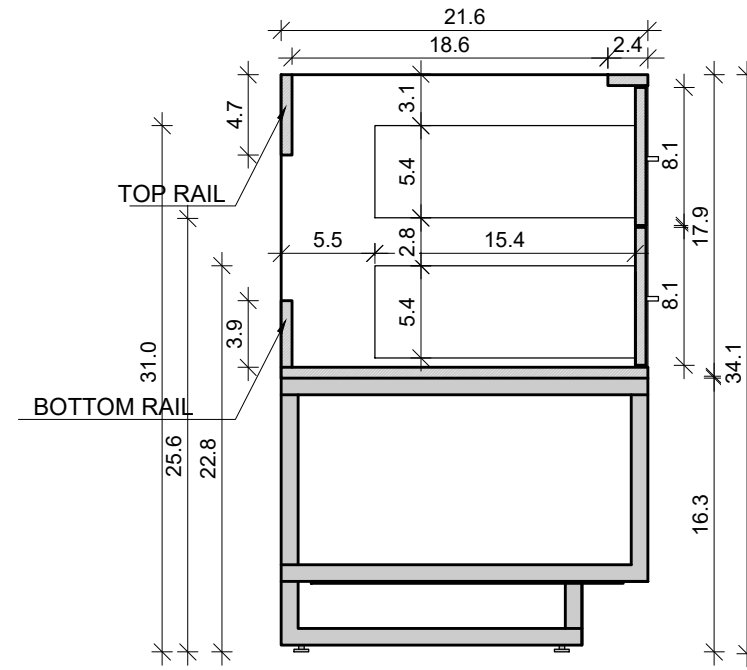

# Uptown 72-24

Drawing below are shown with legs and open shelf.  
For Wall-Hung, please ignore the 16.1" leg height.

Front View

Side View

Back View

Top View