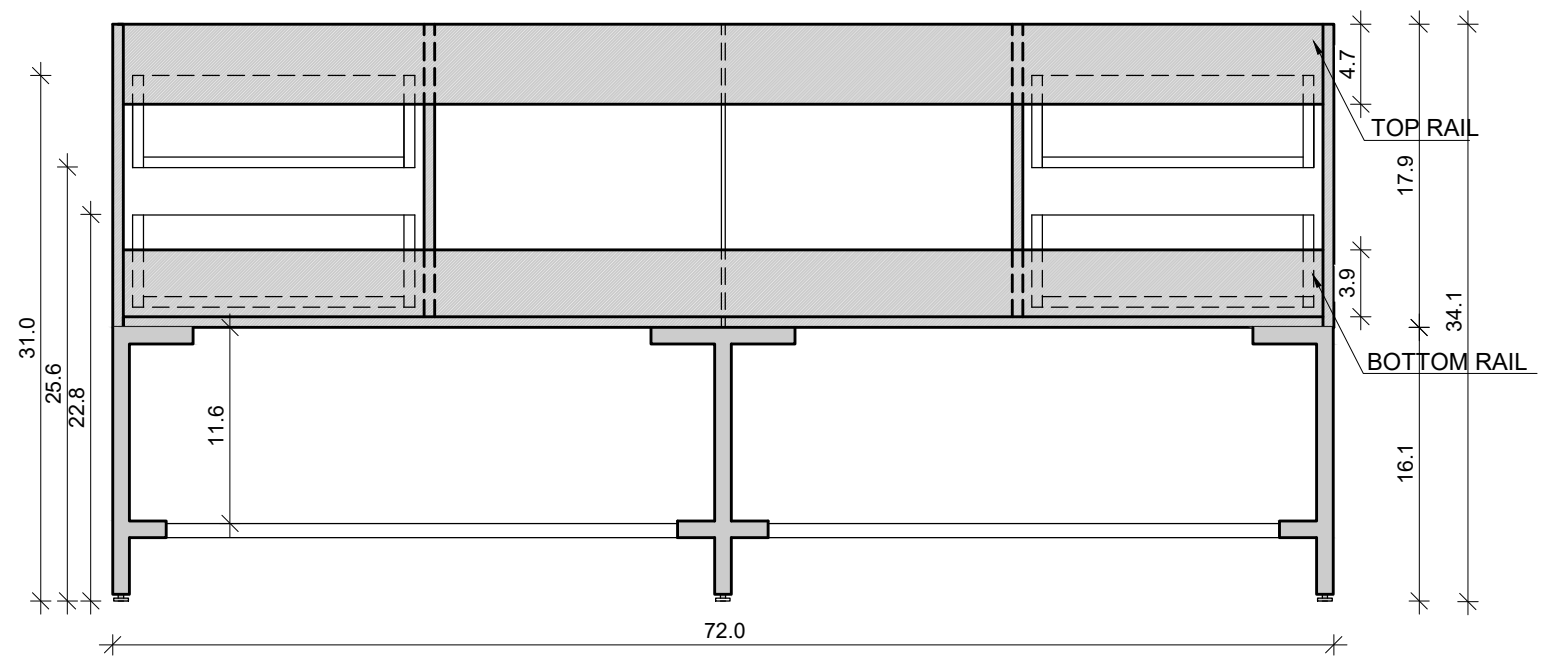

# Uptown 72-24

Drawing below are shown with legs and open shelf.  
For Wall-Hung, please ignore the 16.1" leg height.

Front View

Side View

Back View

Top View