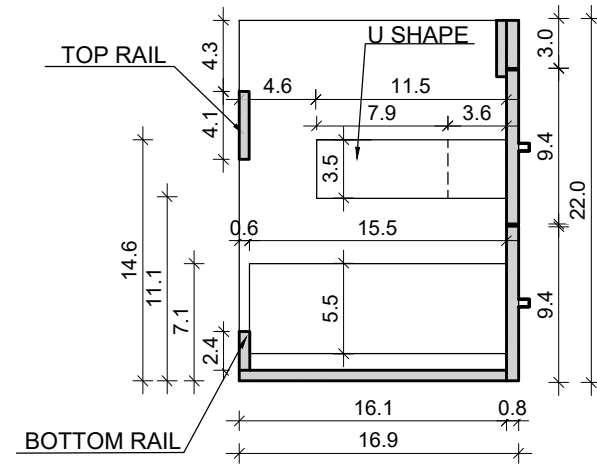

DAYTONA 3 FOR MILANO 21-02

FRONT VIEW

SIDE VIEW

TOP VIEW

BACK VIEW