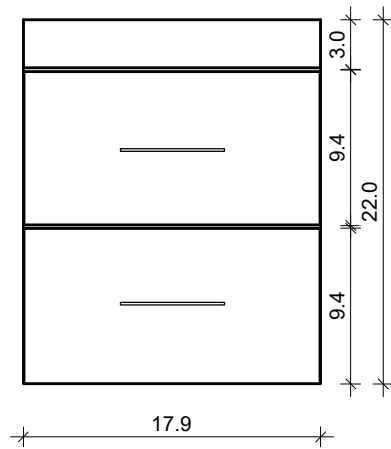

DAYTONA 3 FOR MILANO 21-02

FRONT VIEW

SIDE VIEW

TOP VIEW

BACK VIEW