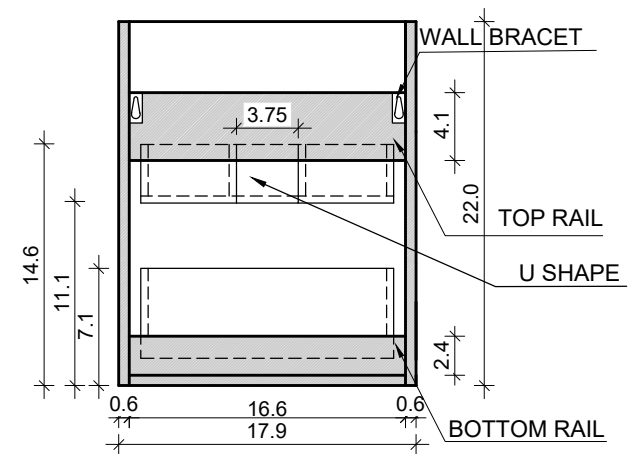

DAYTONA 3 FOR MILANO 21-02

FRONT VIEW

SIDE VIEW

TOP VIEW

BACK VIEW