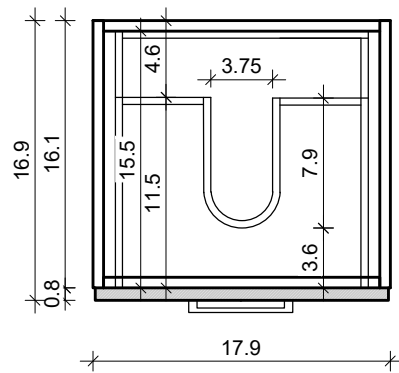

DAYTONA 3 FOR MILANO 21-02

FRONT VIEW

SIDE VIEW

TOP VIEW

BACK VIEW