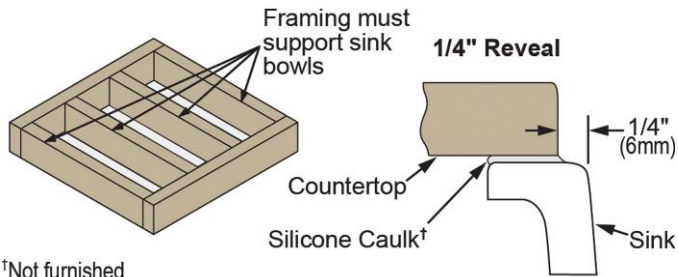

Installation Profile:

†Not furnished
Designed to affix to the underside of any solid surface countertop.

Faucet complies with ADA & ICC A117.1 accessibility requirements when installed according to the requirements outlined in these standards.

[Clean and Care Manual (PDF)](#)
[Installation Instructions (PDF)](#)
[Warranty (PDF)](#)