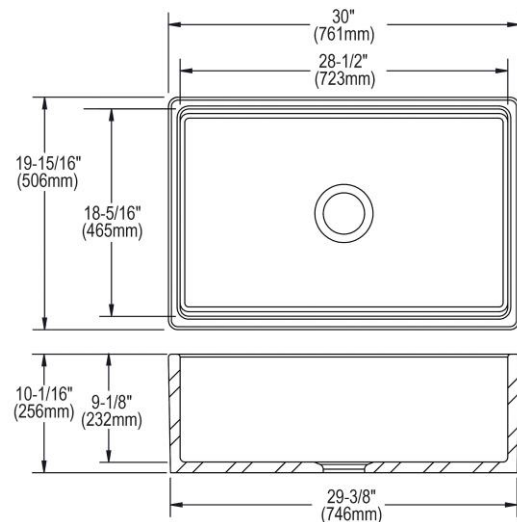

PART: _____ QTY: _____

PROJECT: _____

CONTACT: _____

DATE: _____

NOTES: _____

APPROVAL: _____

In keeping with our policy of continuing product improvement, Elkay reserves the right to change product specifications without notice. Please visit elkay.com for the most current version of Elkay product specification sheets. This specification describes an Elkay product with design, quality, and functional benefits to the user. When making a comparison of other producers' offerings, be certain these features are not overlooked.