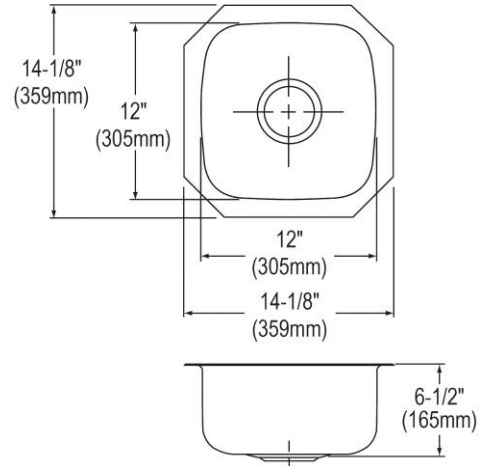

PART: _____ QTY: _____

PROJECT: _____

CONTACT: _____

DATE: _____

NOTES: _____

APPROVAL: _____

In keeping with our policy of continuing product improvement, Elkay reserves the right to change product specifications without notice. Please visit elkay.com for the most current version of Elkay product specification sheets. This specification describes an Elkay product with design, quality, and functional benefits to the user. When making a comparison of other producers' offerings, be certain these features are not overlooked.