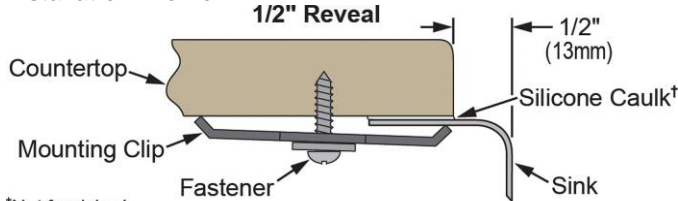

PRODUCT SPECIFICATIONS

Elkay Stainless Steel 14-1/8" x 14-1/8" x 6-1/2", Single Bowl Undermount Bar Sink. Sink is manufactured from 18 gauge 304 Stainless Steel with a Hammered Mirror finish, Center drain placement, and Full spray sides and bottom.

Installation Type:	Undermount
Material:	304 Stainless Steel
Finish:	Hammered Mirror
Gauge:	18
Sound Deadening:	Full spray sides and bottom
Number of Bowls:	1
Sink Dimensions:	14-1/8" x 14-1/8" x 6-1/2"
Bowl 1 Dimensions:	12" x 12" x 6-1/2"
Drain Size:	3-1/2" (89mm)
Drain Location:	Center
Minimum Cabinet Size:	18"
Mounting Hardware:	Included
Cutout Template #:	1000001507

Template is available for download at elkay.com

Installation Profile:

†Not furnished

Designed to affix to the underside of any solid surface countertop.

OPTIONAL ACCESSORIES

Drain:	LK99
Faucet:	LKGT1042, LKGT2042
Soap Dispenser:	LKGT1054