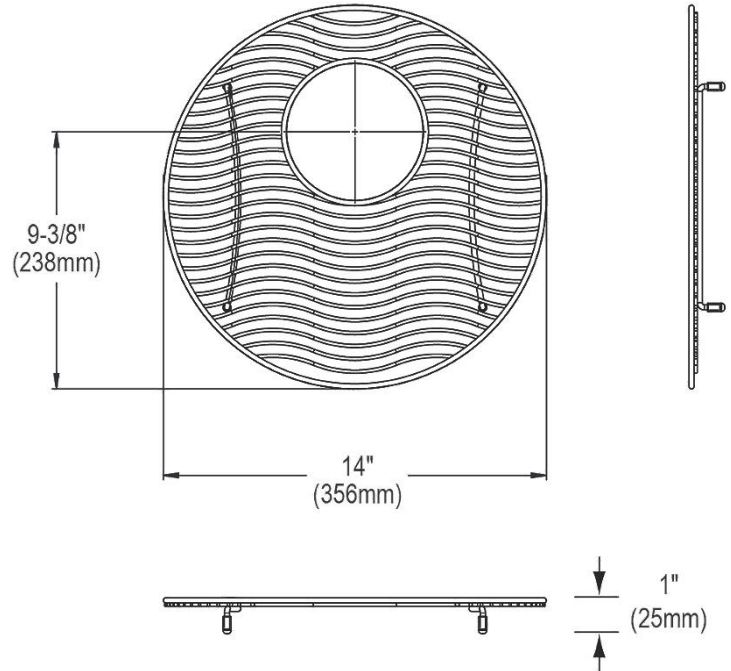

PART: _____ QTY: _____

PROJECT: _____

CONTACT: _____

DATE: _____

NOTES: _____

APPROVAL: _____

In keeping with our policy of continuing product improvement, Elkay reserves the right to change product specifications without notice. Please visit elkay.com for the most current version of Elkay product specification sheets. This specification describes an Elkay product with design, quality, and functional benefits to the user. When making a comparison of other producers' offerings, be certain these features are not overlooked.