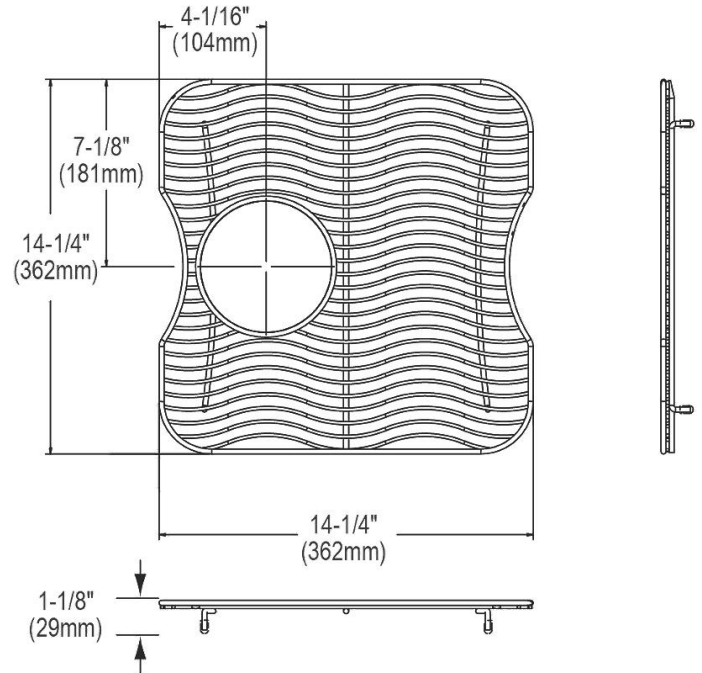

Material:	Stainless Steel
Finish:	Polished Stainless Steel
Dimensions:	14-1/4" x 14-1/4" x 1-1/8"
Fits Bowl Size(s):	16-1/2" x 16-1/2"

Special Note: For bowls with left center drain opening.

AMERICAN PRIDE. A LIFETIME TRADITION. Like your family, the Elkay family has values and traditions that endure. For almost a century, Elkay has been a family-owned and operated company, providing thousands of jobs that support our families and communities.

[Clean and Care Manual (PDF)](#)

[Clean and Care Manual (PDF)](#)

[Warranty (PDF)](#)