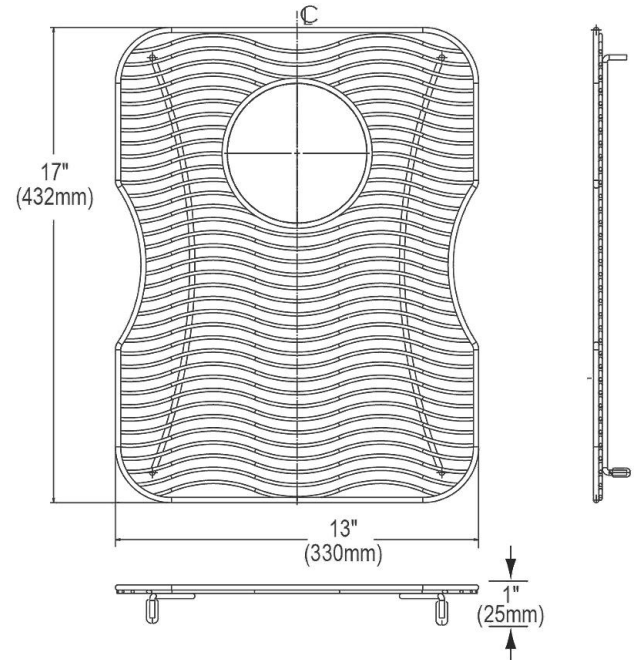

Material:	Stainless Steel
Finish:	Polished Stainless Steel
Dimensions:	13" x 17" x 1"
Fits Bowl Size(s):	14" x 18"

Special Note: For bowls with rear center drain opening.

AMERICAN PRIDE. A LIFETIME TRADITION.
Like your family, the Elkay family has values and traditions that endure. For almost a century, Elkay has been a family-owned and operated company, providing thousands of jobs that support our families and communities.

[Clean and Care Manual (PDF)](#)

[Clean and Care Manual (PDF)](#)

[Warranty (PDF)](#)