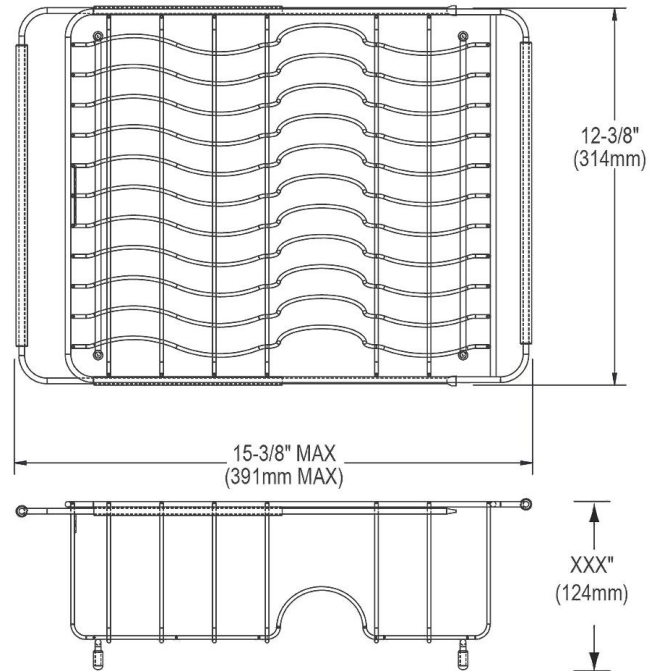

PART: _____ QTY: _____

PROJECT: _____

CONTACT: _____

DATE: _____

NOTES: _____

APPROVAL: _____

In keeping with our policy of continuing product improvement, Elkay reserves the right to change product specifications without notice. Please visit elkay.com for the most current version of Elkay product specification sheets. This specification describes an Elkay product with design, quality, and functional benefits to the user. When making a comparison of other producers' offerings, be certain these features are not overlooked.