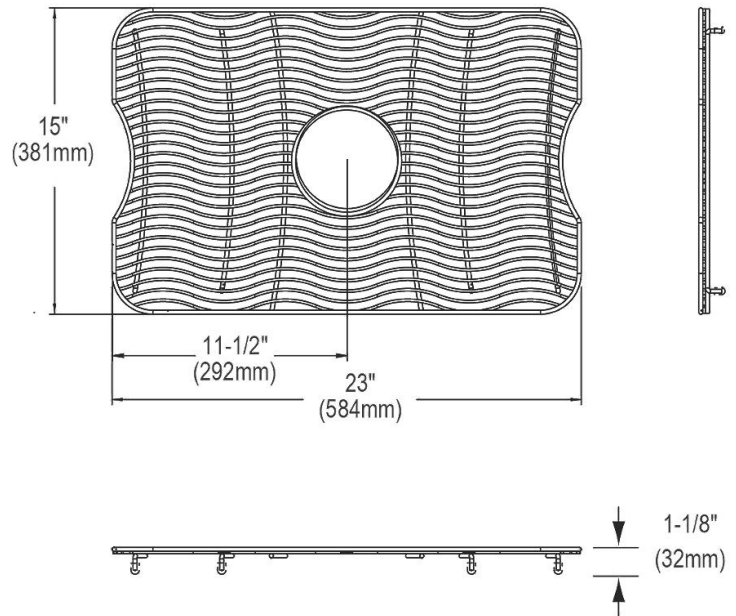

Material:	Stainless Steel
Finish:	Polished Stainless Steel
Dimensions:	23" x 15" x 1-1/8"
Fits Bowl Size(s):	24" x 16"

Special Note: For bowls with center drain opening

AMERICAN PRIDE. A LIFETIME TRADITION. Like your family, the Elkay family has values and traditions that endure. For almost a century, Elkay has been a family-owned and operated company, providing thousands of jobs that support our families and communities.

[Clean and Care Manual (PDF)](#)

[Clean and Care Manual (PDF)](#)

[Warranty (PDF)](#)