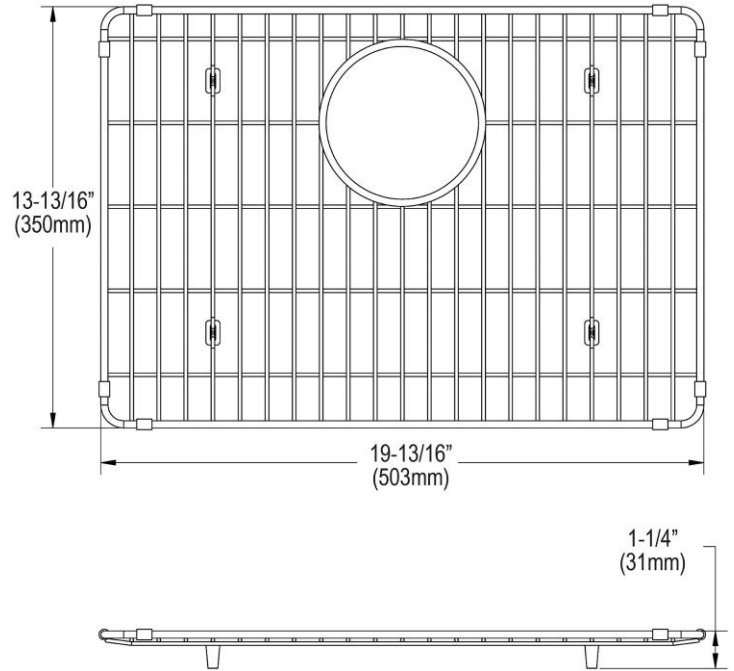

Material:	Stainless Steel
Dimensions:	19-13/16" x 13-13/16" x 1-1/4"
Fits Bowl Size(s):	22-3/8" x 16-3/8"

Special Note: For bowls with rear center drain opening.

AMERICAN PRIDE. A LIFETIME TRADITION.
Like your family, the Elkay family has values and traditions that endure. For almost a century, Elkay has been a family-owned and operated company, providing thousands of jobs that support our families and communities.

- [Clean and Care Manual (PDF)](#)
- [Clean and Care Manual (PDF)](#)
- [Warranty (PDF)](#)