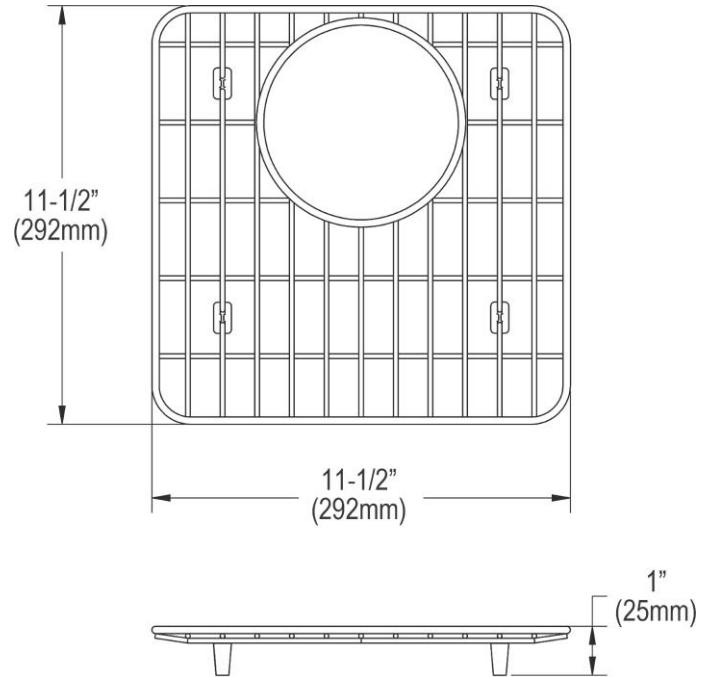

Material:	Stainless Steel
Finish:	Polished Stainless Steel
Dimensions:	11-1/2" x 11-1/2" x 1"
Fits Bowl Size(s):	13-1/8" x 13-1/8"

Special Note: For bowls with rear center drain opening.

AMERICAN PRIDE. A LIFETIME TRADITION. Like your family, the Elkay family has values and traditions that endure. For almost a century, Elkay has been a family-owned and operated company, providing thousands of jobs that support our families and communities.

[Clean and Care Manual (PDF)](#)

[Clean and Care Manual (PDF)](#)

[Warranty (PDF)](#)