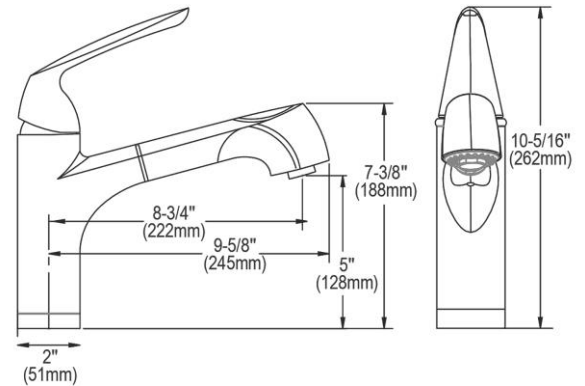

<b>Mounting Type:</b>	Deck Mount
<b>Special Features:</b>	Low Flow Solid Brass Construction
<b>Spray Type:</b>	Pull Out
<b>Finish:</b>	Brushed Nickel (NK), Chrome (CR), Oil-rubbed Bronze
<b>Handle Type:</b>	Lever Handle
<b>Deck Clearance:</b>	5"
<b>Spout Reach:</b>	8-3/4"
<b>Spout Height:</b>	7-3/8"
<b>Hole Drillings:</b>	1
<b>Material:</b>	Brass
<b>Valve Type:</b>	Ceramic Disc
<b>Valve Connection:</b>	3/8" Female Compression Hose Assembly
<b>Flow Rate:</b>	1.75 GPM
<b>Faucet Hole Size (min):</b>	1-3/8"
<b>Countertop Thickness:</b>	2-1/2
<b>Spout Swing Rotation:</b>	110°
<b>Spout Type:</b>	Pull-out Spray
<b>Spray Functions:</b>	Aerated, Spray

[Clean and Care Manual \(PDF\)](#)  
[Installation Instructions \(PDF\)](#)  
[Warranty \(PDF\)](#)

**OPTIONAL ACCESSORIES**

LKGT1054CR - Elkay 2" x 4-5/8" x 3-5/8" Soap / Lotion Dispenser, Chrome (CR)
LKGT1054NK - Elkay 2" x 4-5/8" x 3-5/8" Soap / Lotion Dispenser, Brushed Nickel (NK)
LKGT1054RB - Elkay 2" x 4-5/8" x 3-5/8" Soap / Lotion Dispenser, Oil Rubbed Bronze (RB)