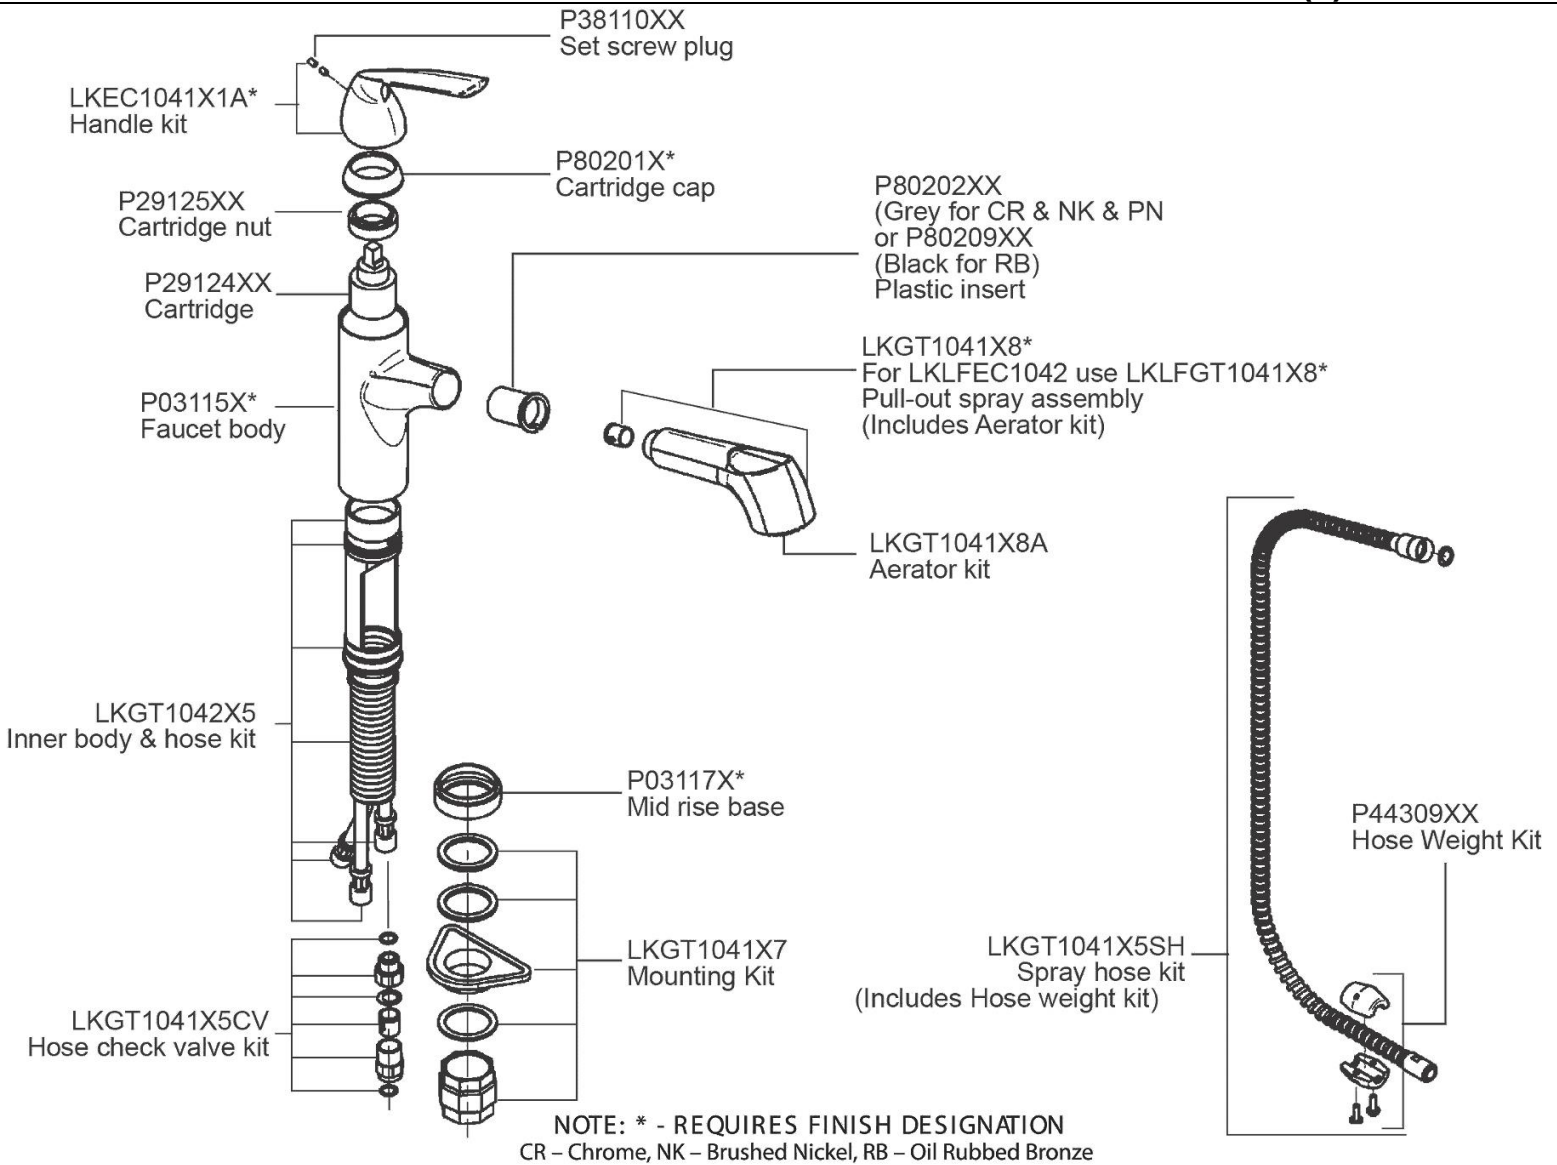

elkayusa.com

NOTE: * -REQUIRES FINISH DESIGNATION
CR - Chrome, NK - Brushed Nickel, RB - Oil Rubbed Bronze, PN - Polished Nickel

In keeping with our policy of continuing product improvement, Elkay reserves the right to change product specifications without notice. Please visit elkay.com for the most current version of Elkay product specification sheets. This specification describes an Elkay product with design, quality, and functional benefits to the user. When making a comparison of other producers' offerings, be certain these features are not overlooked.