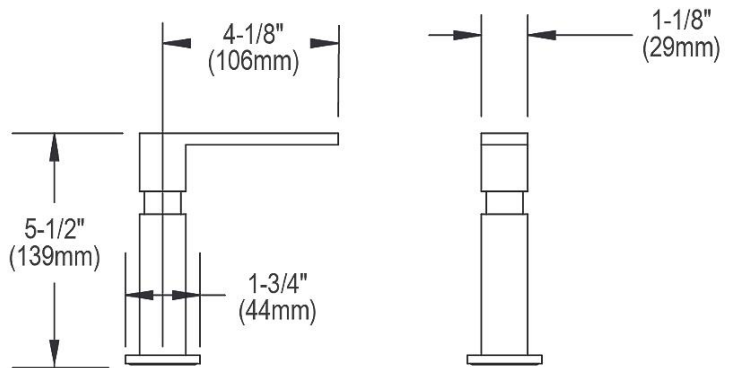

AMERICAN PRIDE. A LIFETIME TRADITION.
Like your family, the Elkay family has values and traditions that endure. For almost a century, Elkay has been a family-owned and operated company, providing thousands of jobs that support our families and communities.

Complies with ADA & ICC A117.1 accessibility requirements when installed according to the requirements outlined in these standards.

[Clean and Care Manual (PDF)](#)

[Installation Instructions (PDF)](#)

[Warranty (PDF)](#)