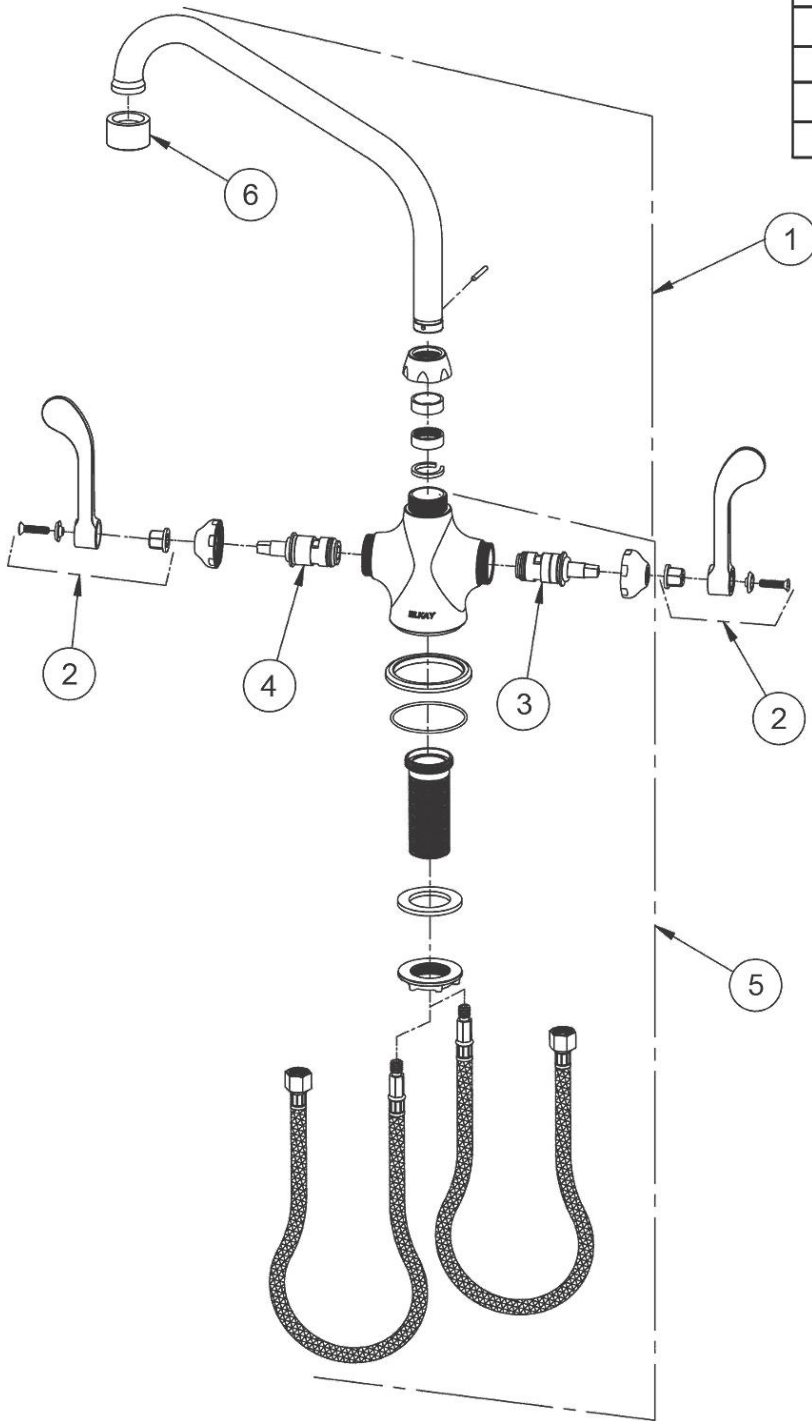

PRODUCT SPECIFICATIONS

Elkay Single Hole with Concealed Deck Faucet with 10" High Arc Spout 2" Lever Handles Chrome. Faucet has a flow rate of 1.5 GPM, and is made of Chrome-plated Brass material, with a Quarter Turn Ceramic Disc valve. Faucet requires 1 faucet holes.

Mounting Type:	Deck Mount
Special Features:	Low Flow Solid Brass Construction Spout Swing Restriction Pin
Finish:	Chrome (CR)
Handle Type:	2" Lever Handle
Deck Clearance:	10-1/2"
Spout Reach:	10"
Spout Height:	13"
Hole Drillings:	1
Material:	Chrome-plated Brass
Valve Type:	Quarter Turn Ceramic Disc
Valve Connection:	1 1/8" Unified Screw Thread, Standard Series
Flow Rate:	1.5 GPM
Spout Type:	High Arc

Product Compliance: ADA & ICC A117.1
ASME A112.18.1/CSA B125.1
NSF 61
NSF 372 (lead free)

Complies with ADA & ICC A117.1 accessibility requirements when installed according to the requirements outlined in these standards.

ITEM	IND. PART	DESCRIPTION
1	A55445	Spout
2	45918C	Handle, 2"
3	45923C	Right Cold Cartridge
4	45924C	Left Hot Cartridge
5	45915C	Body
6	LK734	2.2 GPM VR Aerator

In keeping with our policy of continuing product improvement, Elkay reserves the right to change product specifications without notice. Please visit elkay.com for the most current version of Elkay product specification sheets. This specification describes an Elkay product with design, quality, and functional benefits to the user. When making a comparison of other producers' offerings, be certain these features are not overlooked.