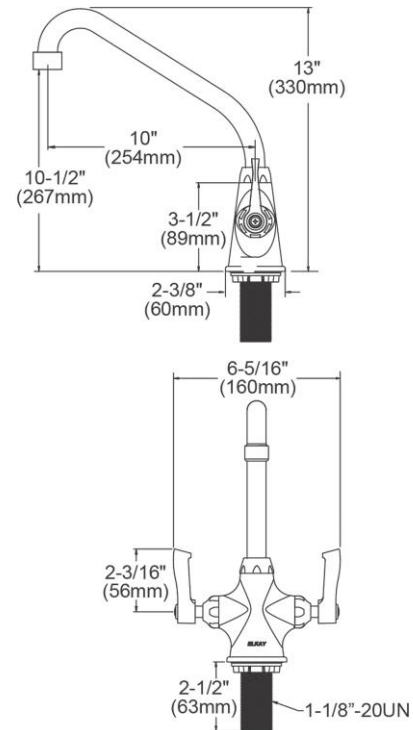

PART: _____ QTY: _____
PROJECT: _____
CONTACT: _____
DATE: _____
NOTES: _____
APPROVAL: _____

In keeping with our policy of continuing product improvement, Elkay reserves the right to change product specifications without notice. Please visit elkay.com for the most current version of Elkay product specification sheets. This specification describes an Elkay product with design, quality, and functional benefits to the user. When making a comparison of other producers' offerings, be certain these features are not overlooked.