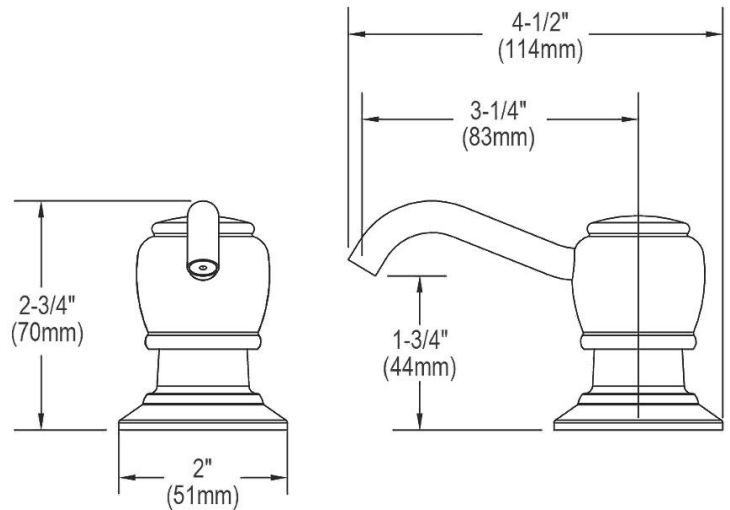

AMERICAN PRIDE. A LIFETIME TRADITION.
Like your family, the Elkay family has values and traditions that endure. For almost a century, Elkay has been a family-owned and operated company, providing thousands of jobs that support our families and communities.

[Clean and Care Manual (PDF)](#)

[Installation Instructions (PDF)](#)

[Warranty (PDF)](#)