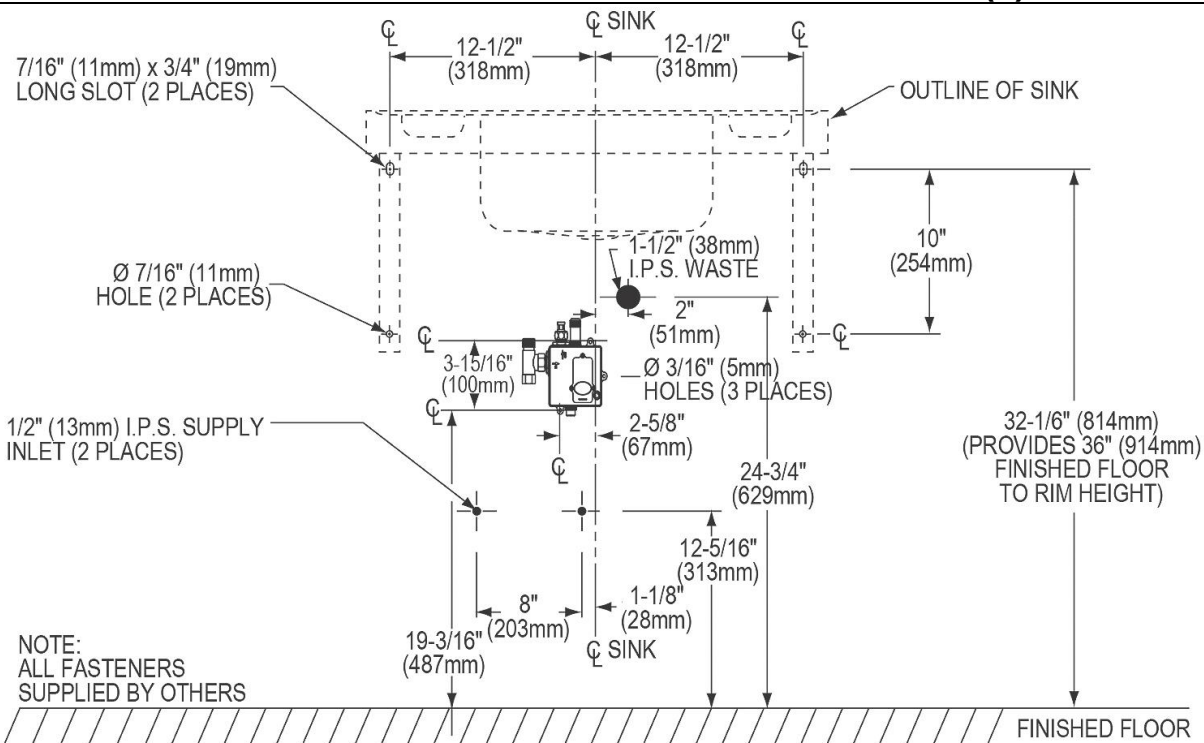

FOR ESLV2820SACMC

ESLV2820SACTMC

NOTE:
USE TEFLON TAPE FOR ALL WATER CONNECTIONS.
DO NOT USE PIPE DOPE.

In keeping with our policy of continuing product improvement, Elkay reserves the right to change product specifications without notice. Please visit elkay.com for the most current version of Elkay product specification sheets. This specification describes an Elkay product with design, quality, and functional benefits to the user. When making a comparison of other producers' offerings, be certain these features are not overlooked.