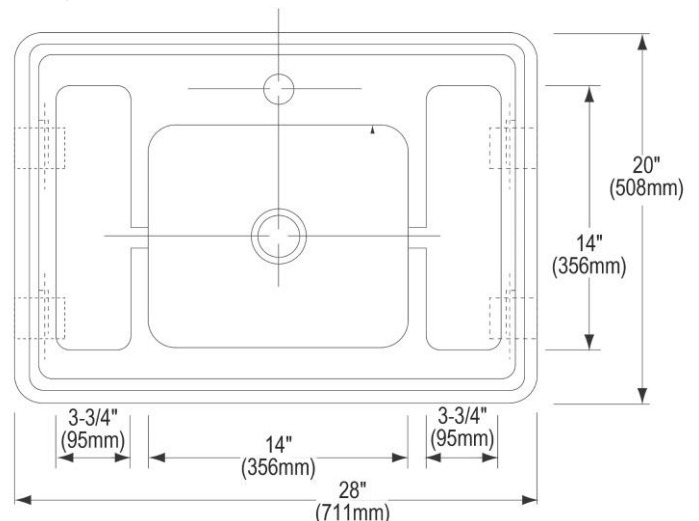

In keeping with our policy of continuing product improvement, Elkay reserves the right to change product specifications without notice. Please visit elkay.com for the most current version of Elkay product specification sheets. This specification describes an Elkay product with design, quality, and functional benefits to the user. When making a comparison of other producers' offerings, be certain these features are not overlooked.