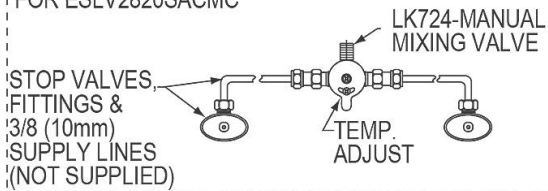

- [Clean and Care Manual \(PDF\)](#)
- [Installation Instructions \(PDF\) - 98519C](#)
- [Installation Instructions \(PDF\) - LK723 Instruction Manual](#)
- [Installation Instructions \(PDF\) - 1000005235 drain](#)
- [Warranty \(PDF\)](#)

FOR ESLV2820SACMC

ESLV2820SACTMC

NOTE:
USE TEFLON TAPE FOR ALL WATER CONNECTIONS.
DO NOT USE PIPE DOPE.

In keeping with our policy of continuing product improvement, Elkay reserves the right to change product specifications without notice. Please visit elkay.com for the most current version of Elkay product specification sheets. This specification describes an Elkay product with design, quality, and functional benefits to the user. When making a comparison of other producers' offerings, be certain these features are not overlooked.