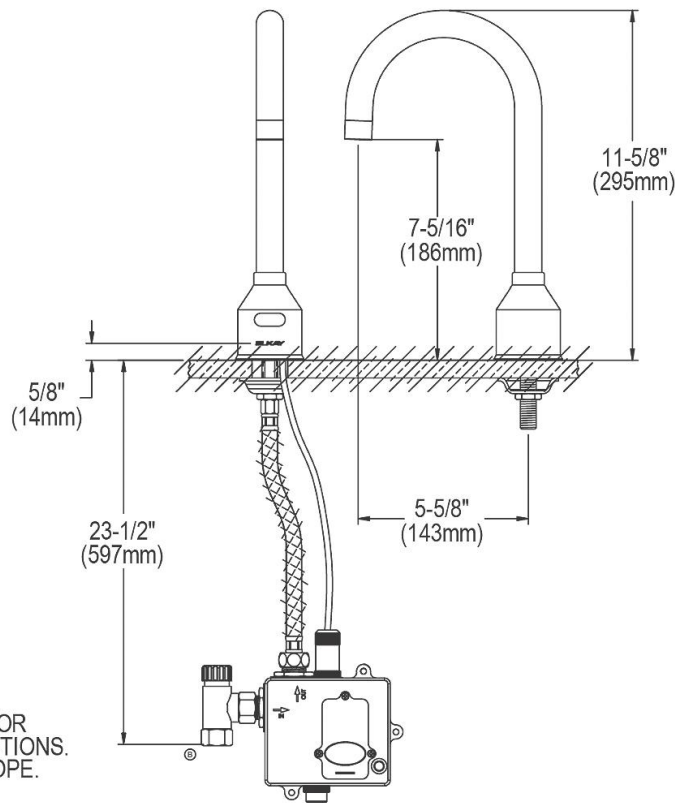

PRODUCT SPECIFICATIONS

Elkay Stainless Steel 28" x 20" x 7-1/2", Wall Hung Lavatory Sink Kit. Sink is manufactured from 16 gauge 304 Stainless Steel with a Buffed Satin finish, Center drain placement.

Material:	304 Stainless Steel
Finish:	Buffed Satin
Gauge:	16
Number of Bowls:	1
Sink Dimensions:	28" x 20" x 26-1/8"
Bowl 1 Dimensions:	14" x 12" x 7-1/2"
Drain Location:	Center

FOR ESLV2820SACMC

ESLV2820SACTMC

NOTE:
USE TEFLON TAPE FOR ALL WATER CONNECTIONS.
DO NOT USE PIPE DOPE.

In keeping with our policy of continuing product improvement, Elkay reserves the right to change product specifications without notice. Please visit elkay.com for the most current version of Elkay product specification sheets. This specification describes an Elkay product with design, quality, and functional benefits to the user. When making a comparison of other producers' offerings, be certain these features are not overlooked.