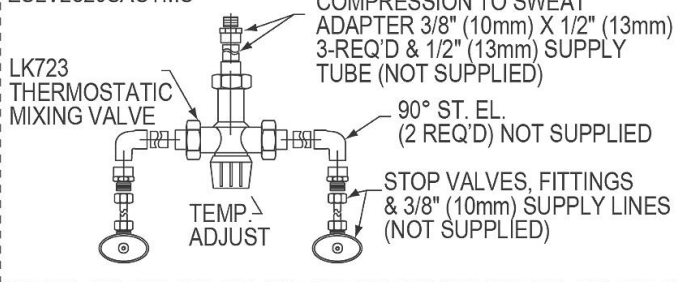

FOR ESLV2820SACMC

ESLV2820SACTMC

NOTE:
USE TEFLON TAPE FOR ALL WATER CONNECTIONS.
DO NOT USE PIPE DOPE.

In keeping with our policy of continuing product improvement, Elkay reserves the right to change product specifications without notice. Please visit elkay.com for the most current version of Elkay product specification sheets. This specification describes an Elkay product with design, quality, and functional benefits to the user. When making a comparison of other producers' offerings, be certain these features are not overlooked.